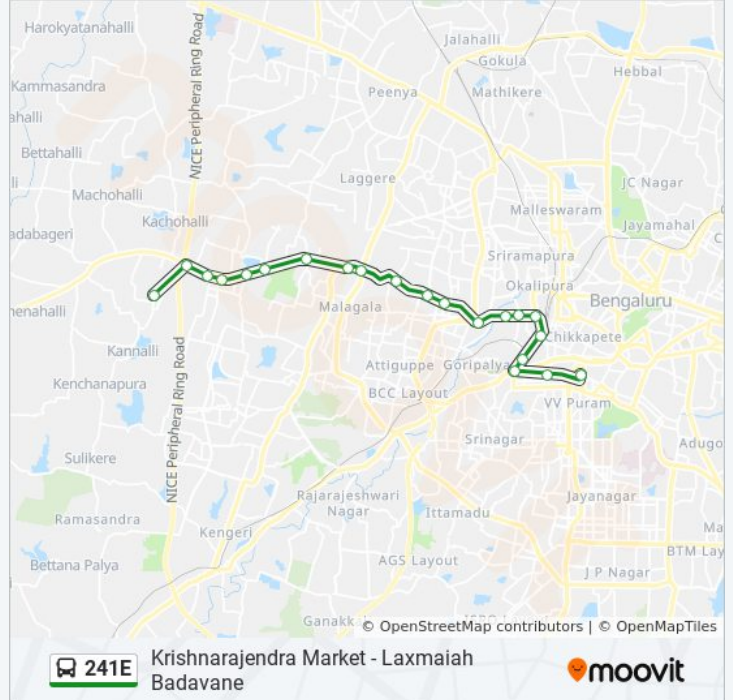

241E bus Info

Direction: Laxmaiah Badavane

Stops: 21

Trip Duration: 36 min

Line Summary:

Kempegowda Nagara

Gollarahatti

Laxmaiah Badavane