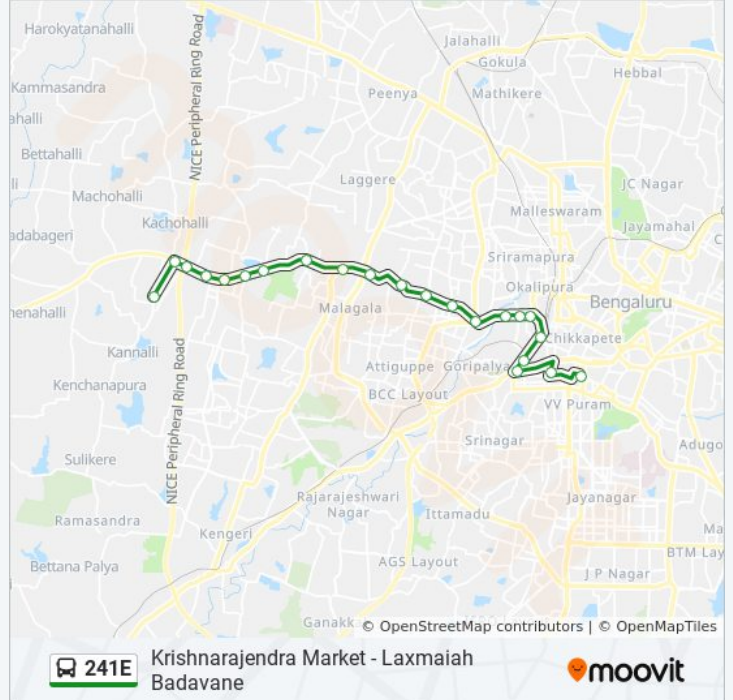

Use the Moovit App to find the closest 241E bus station near you and find out when is the next 241E bus arriving.

Direction: Krishnarajendra Market

20 stops

[VIEW LINE SCHEDULE](#)

- Laxmaiah Badavane
- Gollarahatti
- Kempegowda Nagara
- Byadarahalli
- Anjananagara
- Herohalli Cross
- Sunkadakatte
- Kottigepalya
- Summanahalli
- Kamakshipalya
- K.H.B.Colony
- Agrahara Dasarahalli
- Magadi Road Toll Gate
- 10th Cross Magadi Road
- 5th Cross Magadi Road
- Binny Mill
- Binnypet
- Sirsi Circle
- Rayan Circle
- K.R.Market (Kalasipalya)

241E bus Time Schedule

Krishnarajendra Market Route Timetable:

Sunday	05:30 - 19:05
Monday	05:30 - 19:05
Tuesday	05:30 - 19:05
Wednesday	05:30 - 19:05
Thursday	05:30 - 19:05
Friday	05:30 - 19:05
Saturday	05:30 - 19:05

241E bus Info

Direction: Krishnarajendra Market

Stops: 20

Trip Duration: 38 min

Line Summary:

Direction: Laxmaiah Badavane

21 stops

[VIEW LINE SCHEDULE](#)