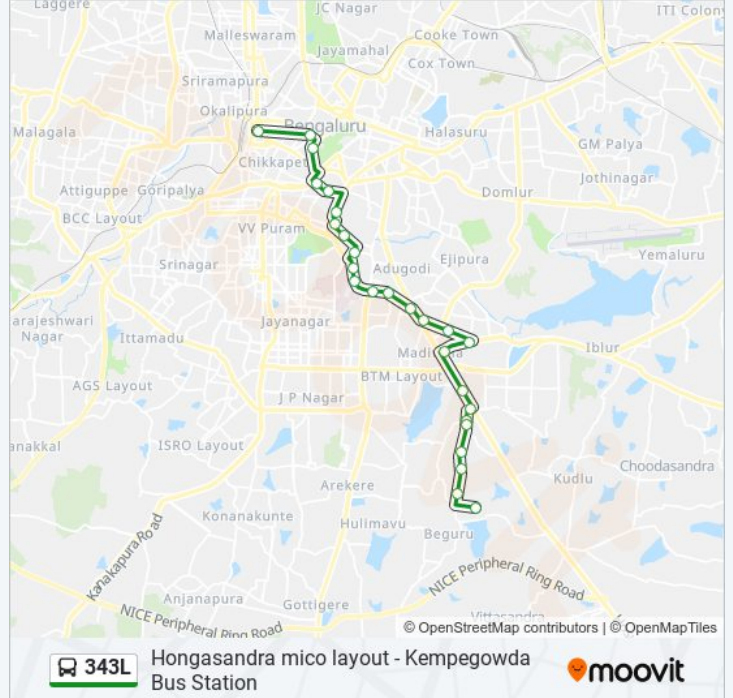

343L bus Info

Direction: Hongasandra Mico Layout

Stops: 26

Trip Duration: 43 min

Line Summary:

Deccan Hongansandra

Deccan Bengaluru

Galaxy Paradise

Canara Bank Beguru

Hongasandra Mico Layout

Direction: Kempegowda Bus Station

22 stops

[VIEW LINE SCHEDULE](#)

Hongasandra Mico Layout

Canara Bank Beguru

Galaxy Paradise