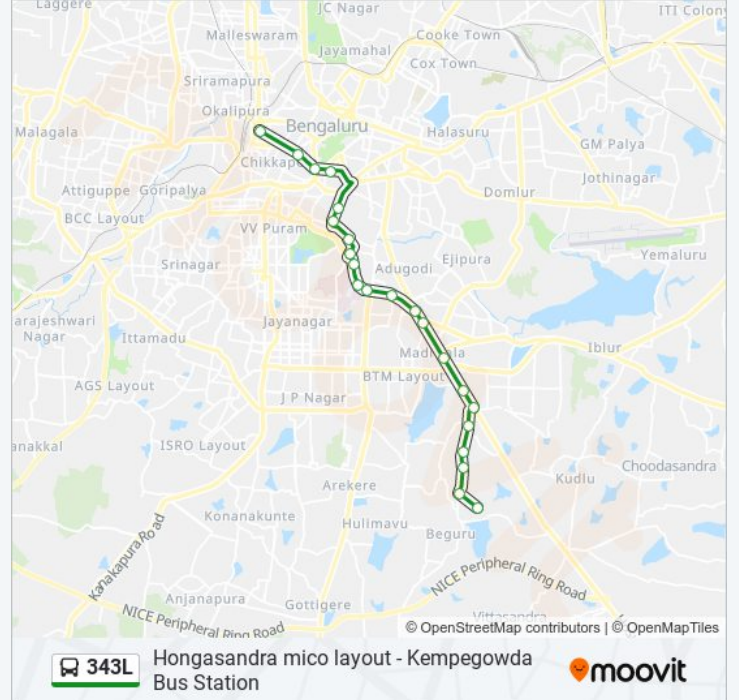

Direction: Kempegowda Bus Station

Stops: 22

Trip Duration: 32 min

Line Summary:

Pallavi Talkies

St. Marthas Hospital Corporation

Mysore Bank

Kempegowda Bus Station