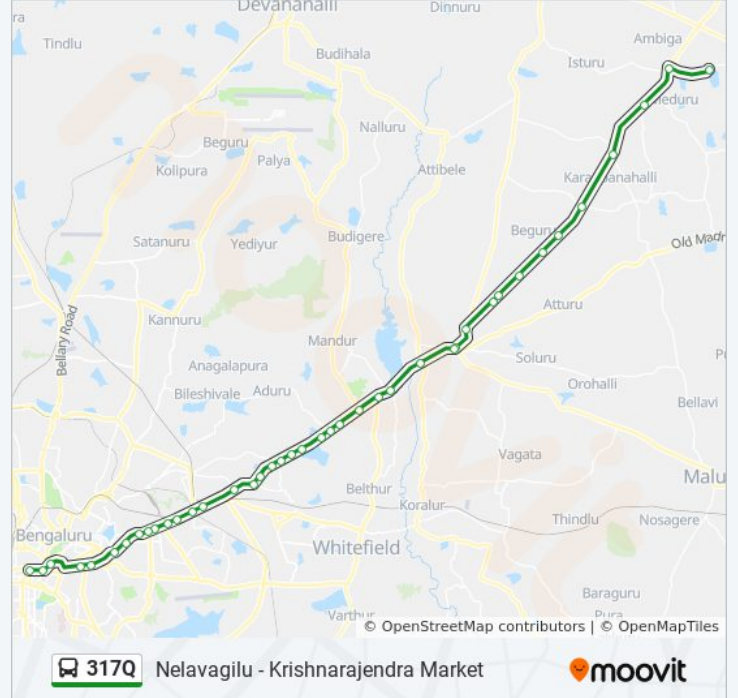

Subashanagara

Police Quarters K.R.Puram

K.R.Puram Market

I.T.I.Colony Gate

Tin Factory

Benniganahalli

Baiyappanahalli Metro Station

N.G.E.F.

Swamy Vivekananda Metro Station / Isolation Hospital

Binnamangala (Indiranagara R.T.O.Office)

Depot 6 Indiranagara

Halasuru

Lido

Life Style

Richmond Circle

Corporation

Town Hall

Krishnarajendra Market

Direction: Nelavagilu

44 stops

[VIEW LINE SCHEDULE](#)

K.R.Market

Town Hall

Corporation

St.Joseph Boys High School Malya Hospital

Richmond Circle (Bishop Coton Girls High School)

St.Joseph College

Mayo Hall

Begum Mahal

Philips Millenium Halasuru

Halasuru

317Q bus Time Schedule

Nelavagilu Route Timetable:

Sunday	06:50 - 19:30
Monday	06:50 - 19:30
Tuesday	06:50 - 19:30
Wednesday	06:50 - 19:30
Thursday	06:50 - 19:30
Friday	06:50 - 19:30
Saturday	06:50 - 19:30

317Q bus Info

Direction: Nelavagilu

Stops: 44

Trip Duration: 84 min

Line Summary: