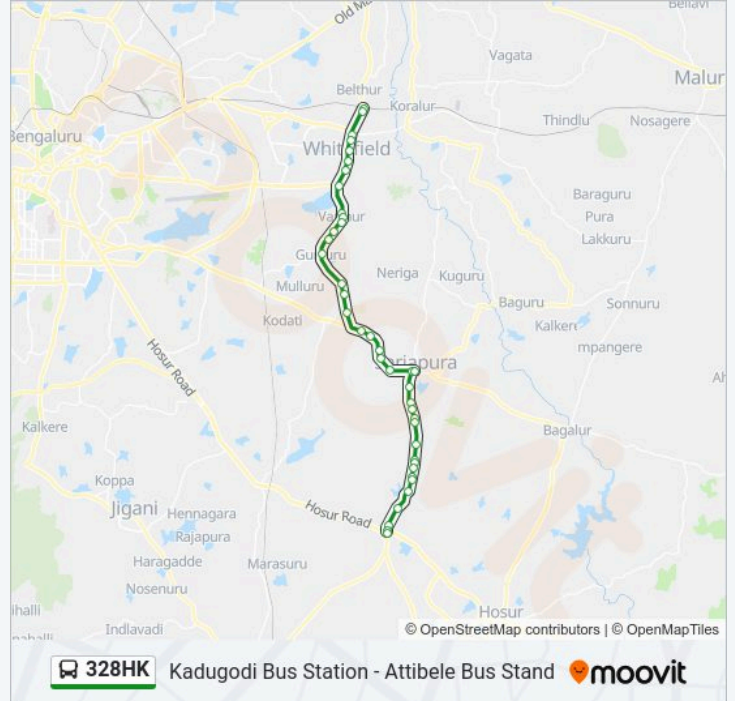

328HK bus Info**Direction:** Attibele Bus Stand**Stops:** 40**Trip Duration:** 68 min**Line Summary:**

Somapura Gate

Sarjapura Circle

Sarjapura

Junction Of Bikkanahalli

Garments Factory Borugunte

Boorugunte

Anjaneya Temple Bidarakuppe

Indlubele

Jigala Cross

Attibele Bus Stand

Attibele Bus Stand

Direction: Kadugodi Bus Station

43 stops

[VIEW LINE SCHEDULE](#)