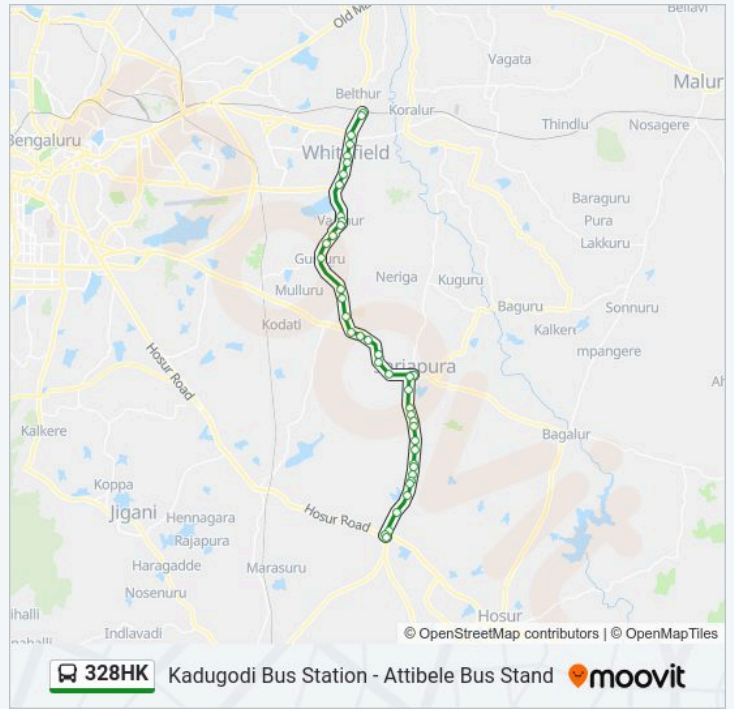

The 328HK bus line (Kadugodi Bus Station - Attibele Bus Stand) has 2 routes. For regular weekdays, their operation hours are:

(1) Attibele Bus Stand: 12:00 - 16:00(2) Kadugodi Bus Station: 08:30 - 13:30

Silk Farm

B.H.E.L.Navaratna Layout

328HK bus Time Schedule

Kadugodi Bus Station Route Timetable:

Sunday	08:30 - 13:30
Monday	08:30 - 13:30
Tuesday	08:30 - 13:30
Wednesday	08:30 - 13:30
Thursday	08:30 - 13:30
Friday	08:30 - 13:30
Saturday	08:30 - 13:30

328HK bus Info

Direction: Kadugodi Bus Station

Stops: 43

Trip Duration: 62 min

Line Summary:

- S Medahalli
- Thyavakanahalli Gate
- Billapura Gate
- Billapura
- Boorugunte
- Garments Factory Borugunte
- Junction Of Bikkanahalli
- Sarjapura Circle
- Sarjapura
- Sarjapura Circle
- Somapura Gate
- Crystal Apartment Sarjapura Road
- Yamare
- Chambenahalli
- Thigalara Chowdenahalli Cross
- Dommasandra Circle
- T.I.S.B.Boys Hostel
- Green Wood High School
- Heggondanahalli
- Gunjuru
- Vinayakanagara Gunjuru
- K.K.School
- Varthuru Police Station
- Varthuru
- Varthuru Government College
- Varthuru Kodi
- Brooke Bond
- Whitefield Post Office
- Sai Baba General Hospital
- Coffee Day Hope Farm
- Hope Farm
- Kadugodi Bridge