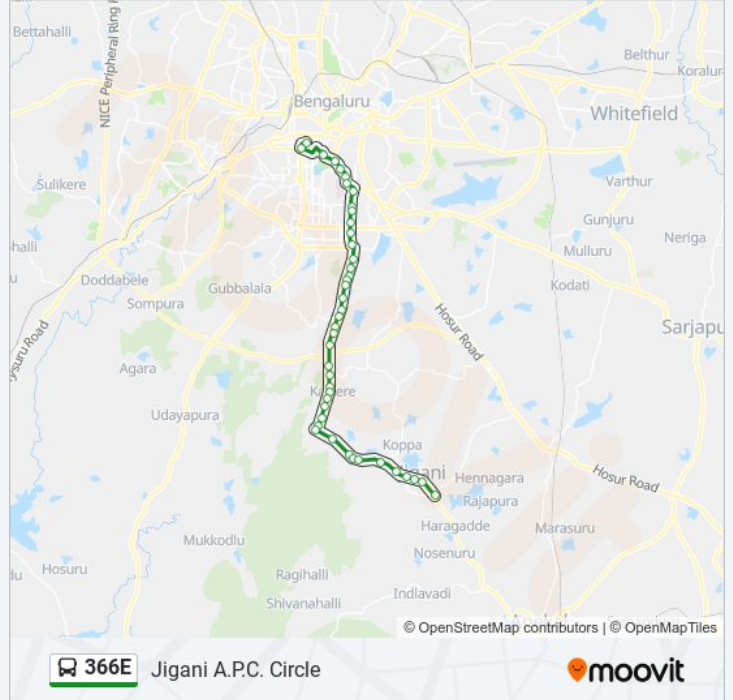

366E

Jigani A.P.C. Circle

Get The App

The 366E bus line (Jigani A.P.C. Circle) has 2 routes. For regular weekdays, their operation hours are:

(1) Jigani A.P.C. Circle: 10:25 - 14:25(2) K.R. Market: 12:00 - 16:55

Use the Moovit App to find the closest 366E bus station near you and find out when is the next 366E bus arriving.

**Direction: Jigani A.P.C. Circle**

43 stops

[VIEW LINE SCHEDULE](#)

- K.R.Market (Kalasipalya)
- Makkala Koota / Mahila Seva Samaja
- Lalbagh Main Gate
- Hop Coms / Lalbagh
- Wilson Garden 7th Cross
- Lakkasandra
- Nimhans Hospital
- Bengaluru Dairy Circle
- Ananda Ashrama
- Coles Road
- Gurappanapalya
- Mico Checkpost
- J.P.Nagara 3rd Phase
- Bilekalli
- Apollo Hospital (Bannerughatta Road)
- H.S.B.C.
- Arakere Gate
- B.P.L.
- Hulimavu Gate
- Hulimavu (Meenakshi Temple)
- Loyola School
- Kalena Agrahara

**366E bus Info**

**Direction:** Jigani A.P.C. Circle

**Stops:** 43

**Trip Duration:** 61 min

**Line Summary:**

- Himagiri
- Gottigere
- Basavanapura Gate
- Koli Farm Gate / Viewers Colony
- Tulips Resort
- Kalkere
- A.M.C.College
- Sampangiram Nagara
- Ryan International School
- Vijaya Bank Bannerughatta
- Bannerughatta Circle
- Junglepalya Gate
- Ragihalli Gate
- Mantapa Cross
- Begihalli
- Koppa Gate
- Harapanahalli
- Jigani Double Road
- Jigani Tent
- Jigani Bus Stand
- Jigani A.P.C.Circle

**Direction: K.R. Market**

41 stops

[VIEW LINE SCHEDULE](#)

- Jigani A.P.C. Circle
- Jigani Bus Stand
- Jigani Tent
- Jigani Double Road
- Harapanahalli
- Koppa Gate
- Begihalli
- Mantapa Cross

**366E bus Time Schedule**