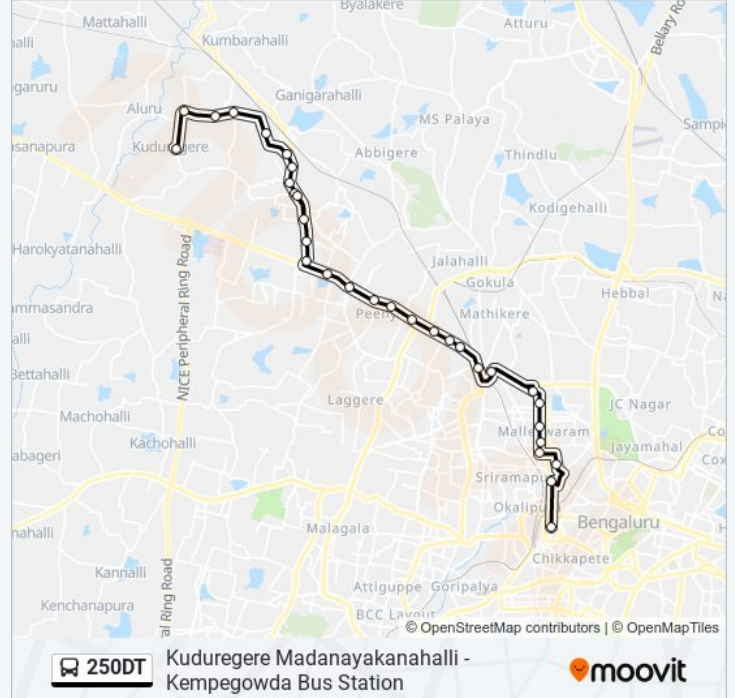

250DT bus Info

Direction: Kempegowda Bus Station

Stops: 31

Trip Duration: 53 min

Line Summary:

Station)

Govardhan Talkies

Yeshwanthapura Bus Station

Tata Institute - Sankey Road

18th Cross Malleshwaram

13th Cross Malleshwaram

8th Cross Malleshwaram

Malleshwaram Circle

Malleshwaram Link Road

Central (Towards K.B.S.Majestic)

Kempegowda Bus Station

Direction: Kuduregere Madanayakanahalli

31 stops

[VIEW LINE SCHEDULE](#)

Kempegowda Bus Station

Anand Rao Circle

Central (Towards K.B.S.Majestic)

Malleshwaram Circle

8th Cross Malleshwaram