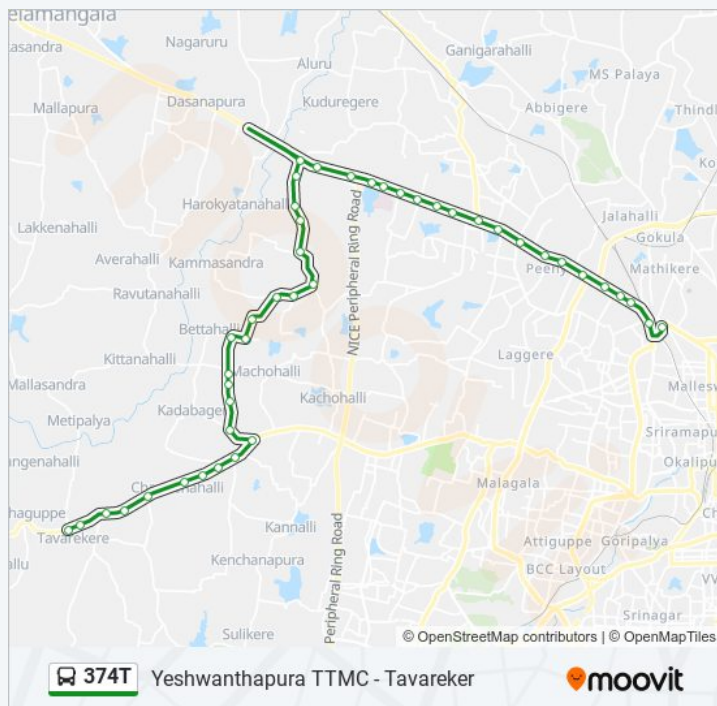

C.M.T.I.

374T bus Info

Direction: Yeshwanthapura Ttmc

Stops: 44

Trip Duration: 68 min

Line Summary:

Goraguntepalya

M.E.I.Factory