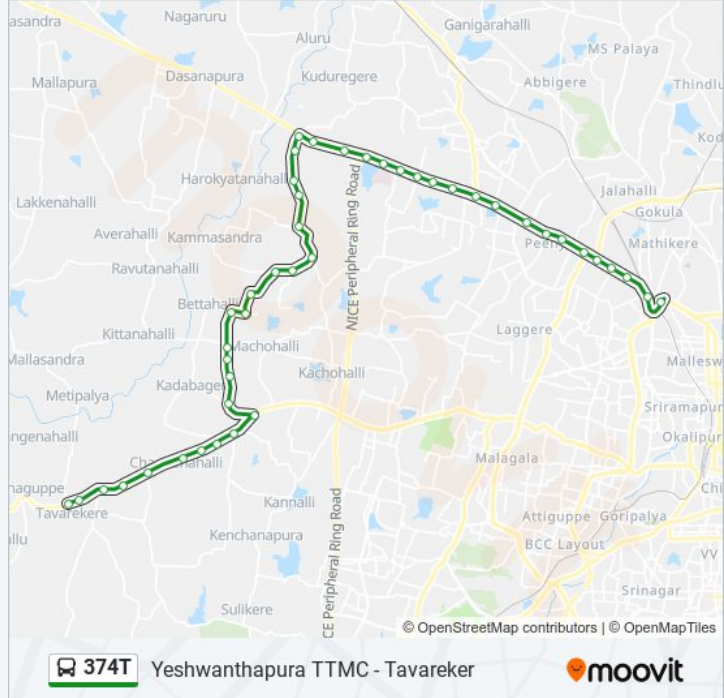

Channadasipalya

Lakkuppe

Ganesha Temple Tavarekere

Tavarekere

Direction: Yeshwanthapura Ttmc

44 stops

[VIEW LINE SCHEDULE](#)

Tavarekere