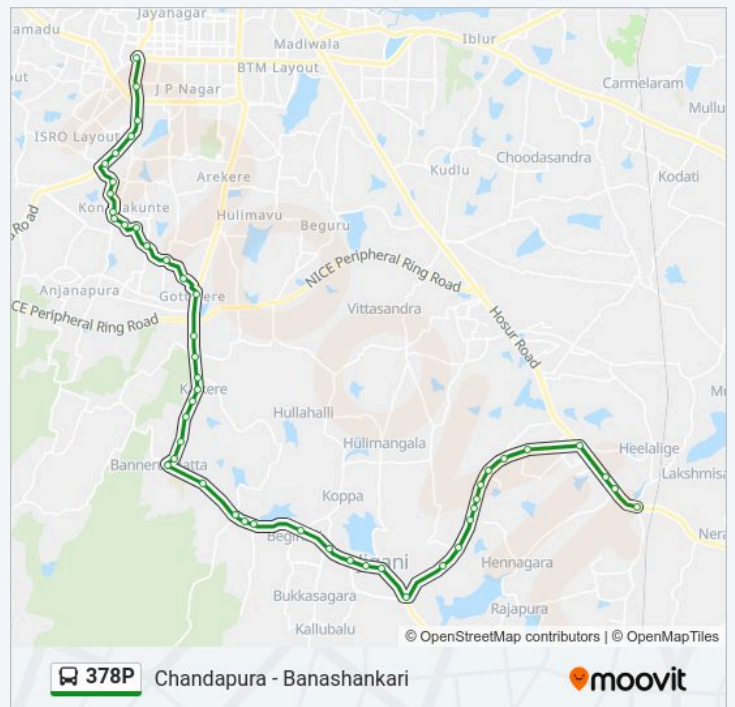

Jigani Tent

Tuesday	05:50 - 20:05
Wednesday	05:50 - 20:05
Thursday	05:50 - 20:05
Friday	05:50 - 20:05
Saturday	05:50 - 20:05

378P bus Info

Direction: Chandapura

Stops: 48

Trip Duration: 70 min

Line Summary: