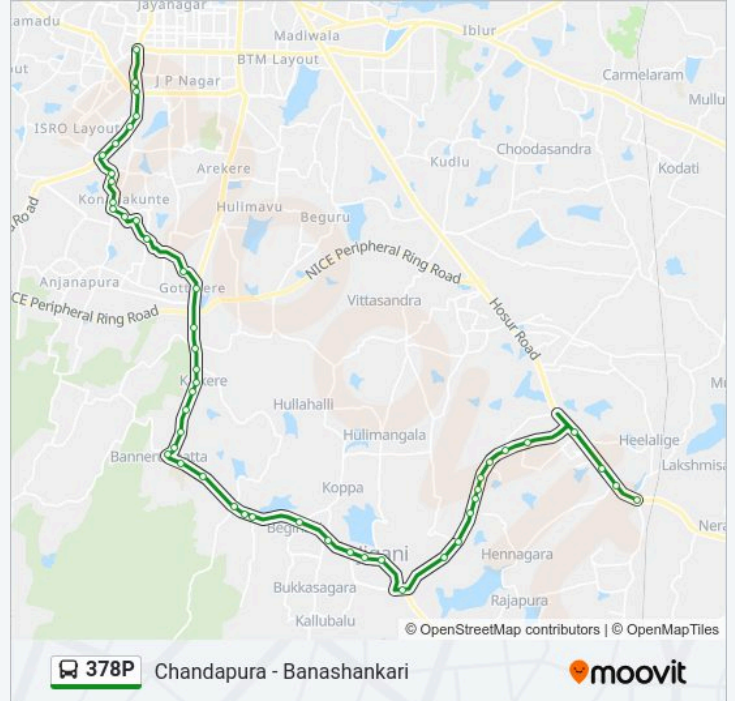

Banashankari Bus Station

Direction: Chandapura

48 stops

[VIEW LINE SCHEDULE](#)

Banashankari Bus Station

378P bus Time Schedule

Chandapura Route Timetable:

Sunday	05:50 - 20:05
--------	---------------