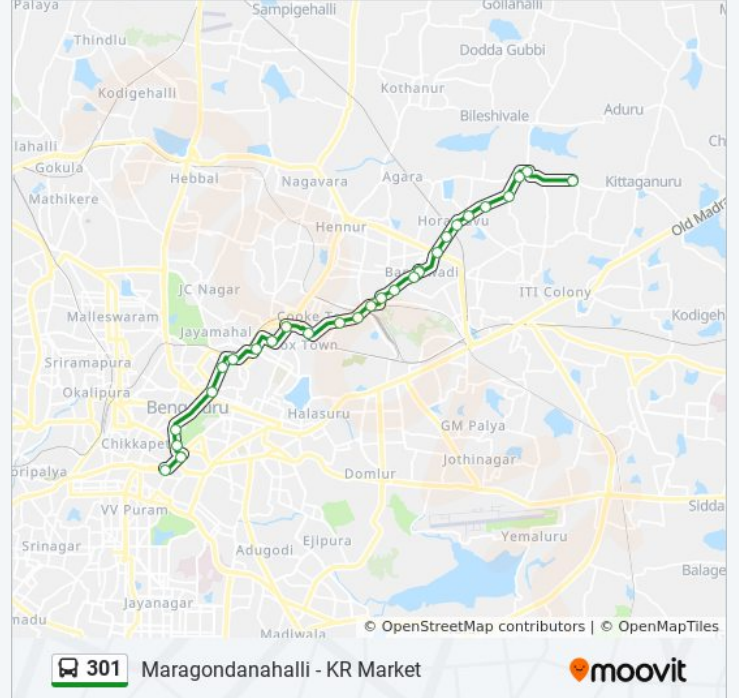

301 bus Info

Direction: Kr Market

Stops: 28

Trip Duration: 34 min

Line Summary:

C.S.I.Hospital Queens Road

Indian Express

K.R.Circle

St Marthas Hospital Corporation

Corporation

Town Hall

Direction: Maragondanahalli

31 stops

[VIEW LINE SCHEDULE](#)

K.R.Market

Town Hall