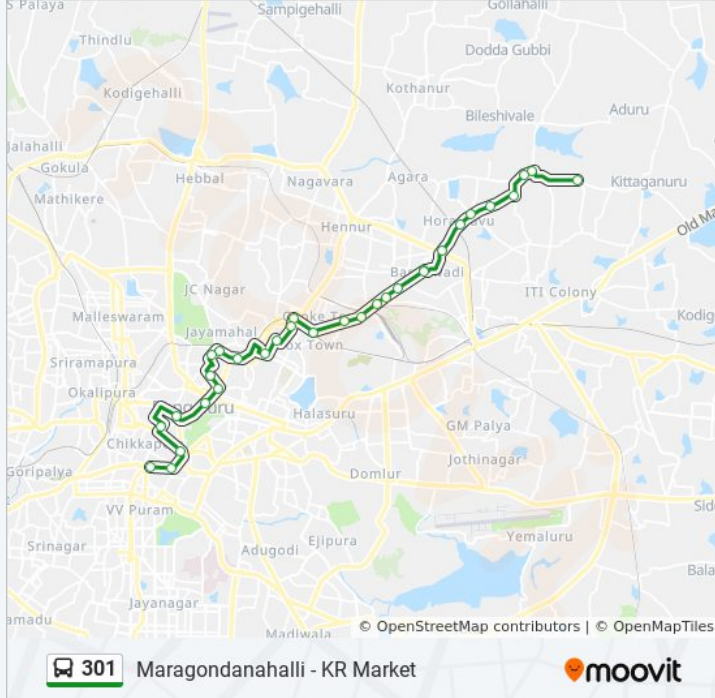

Indian Oil Petrol Depot Cross

Ayyappa Temple

Maruthi School

Banasawadi

Banasawadi

Horamavu Signal

Horamavu

Jayanthinagara

Sunshine School Kalkere

Kalkere

Pooja Garden

K Channasandra

Maragondanahalli

301 bus time schedules and route maps are available in an offline PDF at moovitapp.com. Use the [Moovit App](#) to see live bus times, train schedule or subway schedule, and step-by-step directions for all public transit in Bengaluru.

[About Moovit](#) • [MaaS Solutions](#) • [Supported Countries](#) • [Mooviter Community](#)

© 2024 Moovit - All Rights Reserved

Check Live Arrival Times