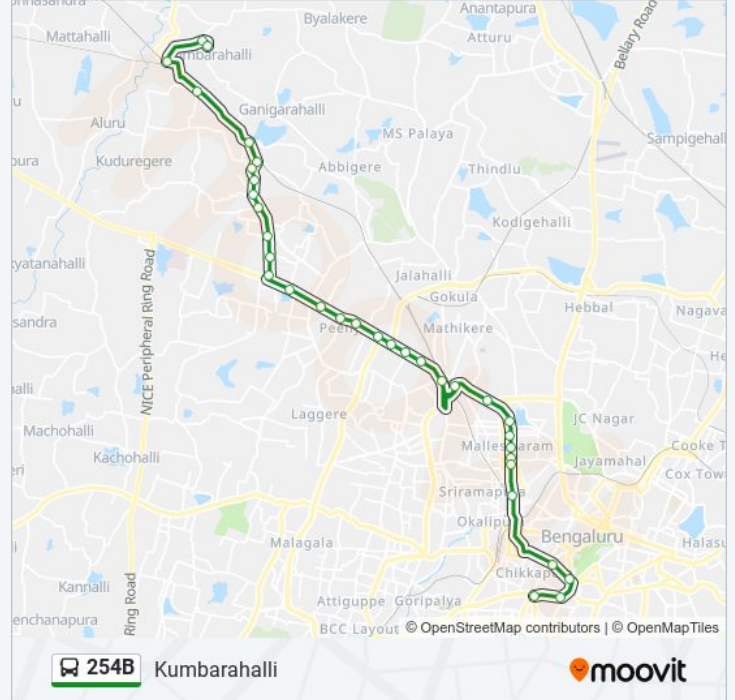

R.M.C.Yard (Yashawanthapura New Railway Station)

M.E.I.Factory

Goraguntepalya

C.M.T.I.

S.R.S.Peenya

Peenya

Jalahalli Cross

T Dasarahalli

8th Mile

Widia School

Bagalagunte

Bone Mill

Sapthagiri College

Sapthagiri Hospital

Janapriya Apartments

Railway Station Chikkabanavara

Chikka Banavara

Soladevanahalli Police Station

Tharabanahalli

Kumbarahalli Cross

Kumbarahalli

254B bus time schedules and route maps are available in an offline PDF at moovitapp.com. Use the Moovit App to see live bus times, train schedule or subway schedule, and step-by-step directions for all public transit in Bengaluru.

© 2024 Moovit - All Rights Reserved