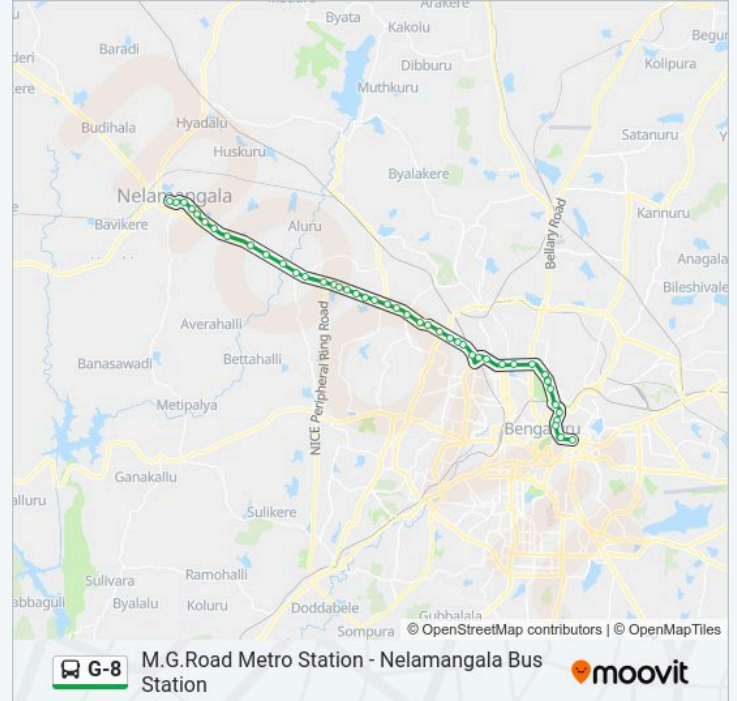

T Dasarahalli

Jalahalli Cross

Peenya

S.R.S.Peenya

C.M.T.I.

Goraguntepalya

M.E.I.Factory

R.M.C.Yard (Yashawanthapura New Railway Station)

Govardhan Talkies

Yeshwanthapura T.T.M.C

Yeshwanthpura Circle

Tata Institute - C.V.Raman Road

C.P.R.I.

Mekhri Circle (Jayamahal Road)

T.V Tower

Munireddy Palya

J.C.Nagara

Jayamahal

Cantonment Railway Station

C.S.I.Hospital Queens Road

Gold Star Hotel

Indian Express

M.G Statue (Chinnaswamy Stadium)

M.G.Statue (Chinnaswamy Stadium)

M.G.Road Metro Station

Direction: Nelamangala Bus Station

51 stops

[VIEW LINE SCHEDULE](#)

M.G.Road Metro Station

M.G.Road

Shivajinagara Bus Station

G-8 bus Time Schedule

Nelamangala Bus Station Route Timetable:

Sunday	07:05 - 20:30
Monday	07:05 - 20:30
Tuesday	07:05 - 20:30
Wednesday	07:05 - 20:30
Thursday	07:05 - 20:30