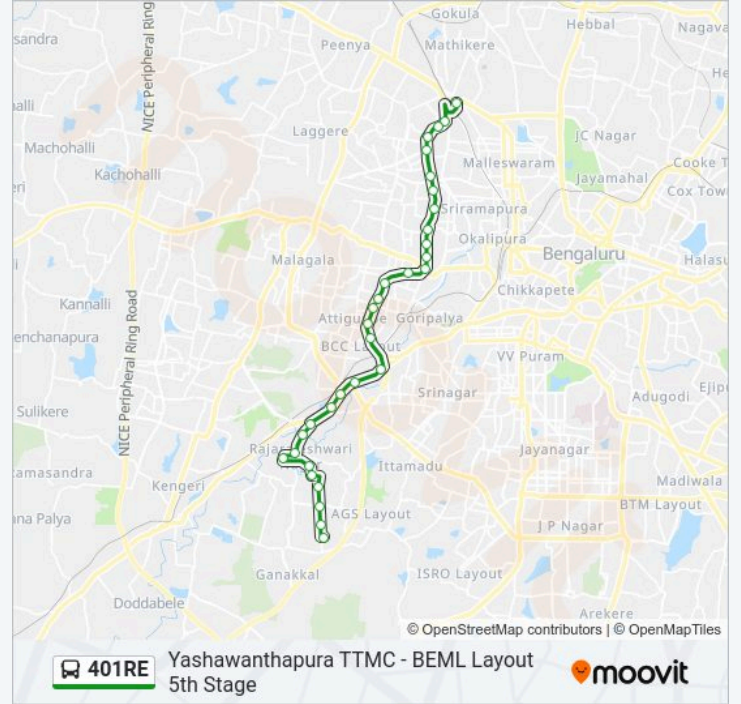

401RE bus Info

Direction: Yashawanthapura Ttmc

Stops: 32

Trip Duration: 43 min

Line Summary:

Vijayanagara

Manuvana

Magadi Road Toll Gate

Iskcon Temple

Government Soap Factory

Yeshwanthapura T.T.M.C

401RE bus time schedules and route maps are available in an offline PDF at moovitapp.com. Use the Moovit App to see live bus times, train schedule or subway schedule, and step-by-step directions for all public transit in Bengaluru.