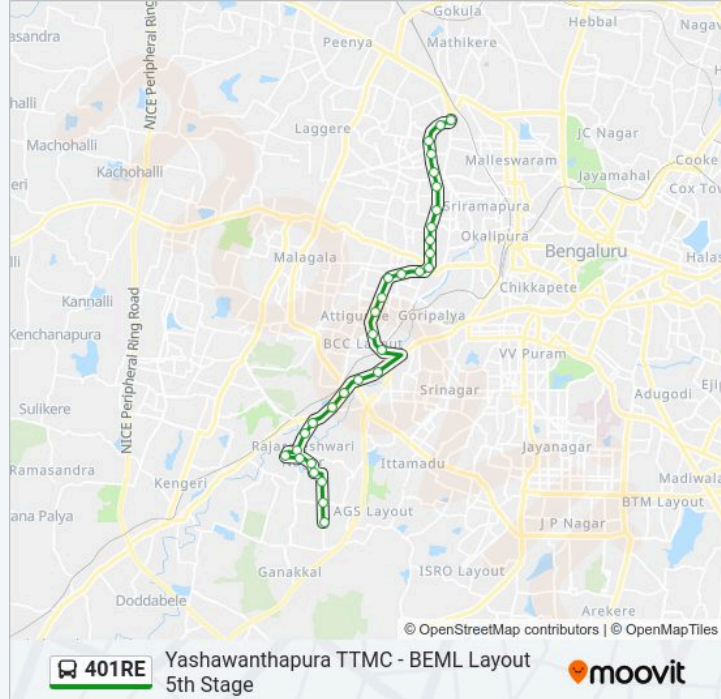

Direction: Yashawanthapura Ttmc

32 stops

[VIEW LINE SCHEDULE](#)

B.E.M.L.Layout 5th Stage

Kuvempu Circle

Double Road B.E.M.L.Layout

B.E.M.L.Complex

Ideal Homes