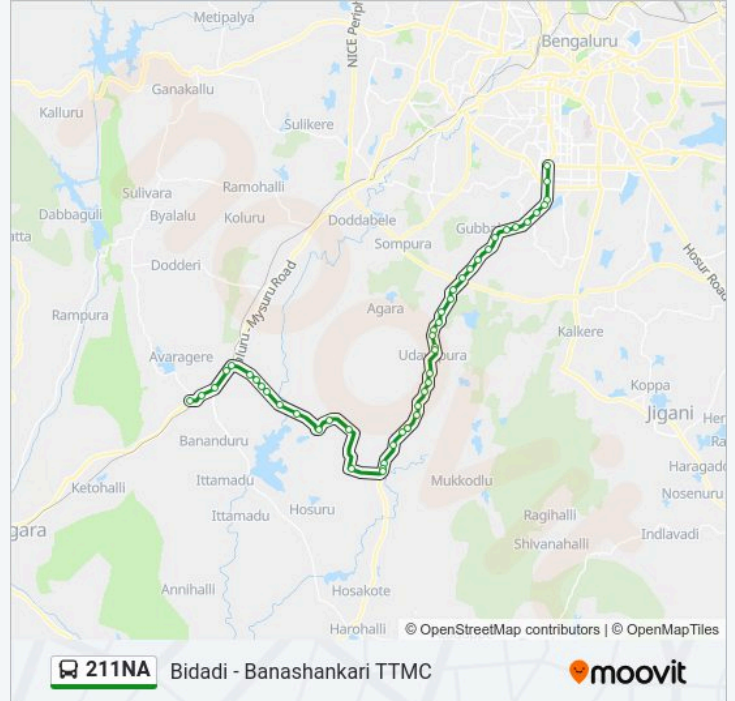

A.P.S.College

Gandhinagara

Pattareddypalya

Kaggalipura

Santekatte

Saluhunase

Art Of Living (Kanakapura Road)

Dayananda Sagar Vidya Samste

Saaludoddy

Lakshmipura

Shanimahathma Temple

Kuppareddy Kere

Agara Cross

Chinnayyanapalya Silk Farm

Silk Institute Metro Station

Vajramuneshwara Gate

Thalagattapura

Bayyanapalya

Raghuvanahalli Cross

Gubbalala

Doddakallasandra

Konanakunte Cross Metro Station

Metro Whole Sale (Kanakapura Road)

Yelachenahalli

Jaraganahalli

Sarakki

Banashankari Bus Station

Direction: Bidadi

48 stops

[VIEW LINE SCHEDULE](#)

Banashankari Bus Station

Sarakki

211NA bus Time Schedule

Bidadi Route Timetable:

Sunday	07:15 - 19:50
Monday	07:15 - 19:50
Tuesday	07:15 - 19:50