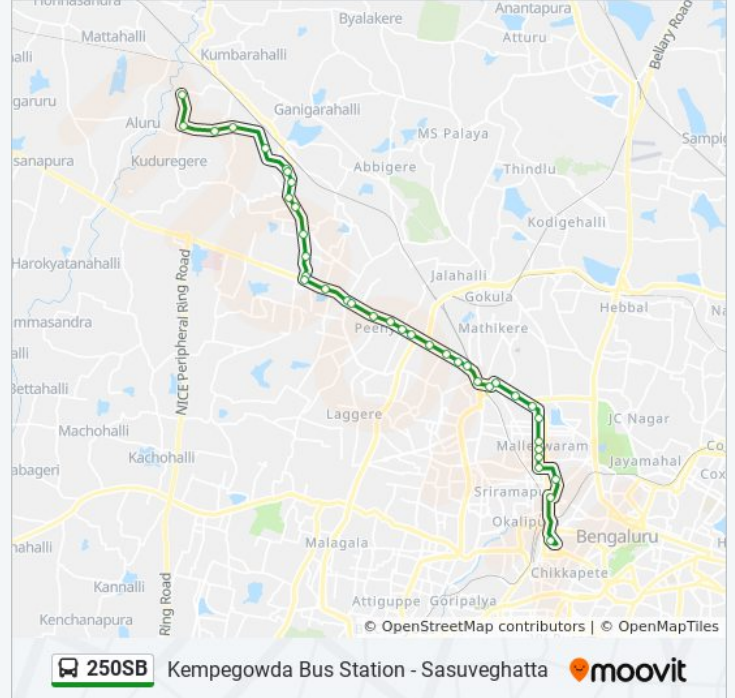

The 250SB bus line (Kempegowda Bus Station - Sasuveghatta) has 2 routes. For regular weekdays, their operation hours are:

(1) Kempegowda Bus Station: 08:00 - 16:15(2) Sasuveghatta: 07:00 - 17:30

Use the Moovit App to find the closest 250SB bus station near you and find out when is the next 250SB bus arriving.

250SB bus Info

Direction: Kempegowda Bus Station

Stops: 33

Trip Duration: 47 min

Line Summary:

R.M.C.Yard (Yashwanthapura New Railway Station)

Govardhan Talkies

Yeshwanthapura Bus Station

Yeshwanthpura Circle

Tata Institute - Sankey Road

18th Cross Malleshwaram

13th Cross Malleshwaram

8th Cross Malleshwaram

Malleshwaram Circle

Malleshwaram Link Road

Central (Towards K.B.S.Majestic)

Kempegowda Bus Station

Direction: Sasuveghatta

35 stops

[VIEW LINE SCHEDULE](#)

Kempegowda Bus Station

Anand Rao Circle

Central (Towards K.B.S.Majestic)

Malleshwaram Circle