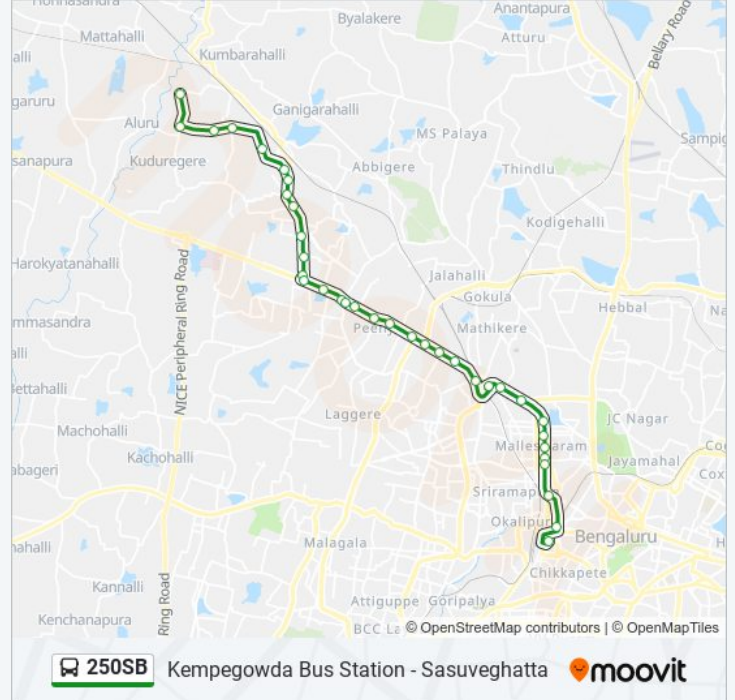

S.R.S.Peenya

Peenya

Jalahalli Cross

Jalahalli Metro Station

Jalahalli Cross

T Dasarahalli

8th Mile Dasarahalli

8th Mile

Widia School

Bagalagunte

Bone Mill

Sapthagiri College

Sapthagiri Hospital

Janapriya Apartment

Ganapathi Nagara Raghavendra Badavane

Thammenahalli Cross

Acharya Institute Of Technology

Sasuveghatta Cross

Sasuveghatta

250SB bus time schedules and route maps are available in an offline PDF at moovitapp.com. Use the [Moovit App](#) to see live bus times, train schedule or subway schedule, and step-by-step directions for all public transit in Bengaluru.

[About Moovit](#) • [MaaS Solutions](#) • [Supported Countries](#) • [Mooviter Community](#)

© 2024 Moovit - All Rights Reserved

Check Live Arrival Times