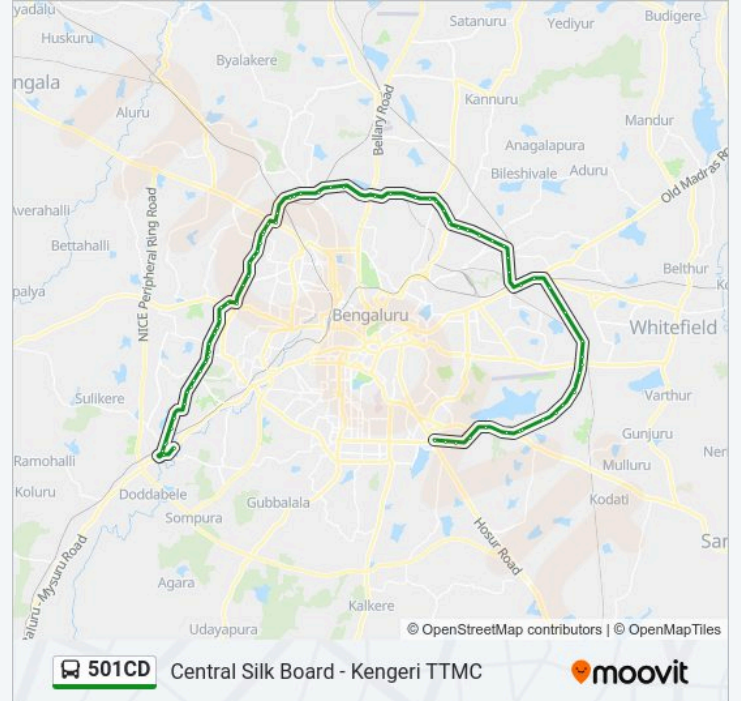

Alisda

Jalahalli Village

Jalahalli Bakery

Muthyalanagara

Kuvempu Circle

Devinagara Cross

Bhadrappa Layout

Hebbala Bridge

Kempapura

Veerannapalya

Manyatha Tech Park

Nagavara Junction

H.B.R Layout (Ring Road)

Hennur Junction

Kalyananagara

80 Feet Road Kalyananagara

Babusabpalya

Horamavu

Vijaya Bank Colony Ring Road

Ramamurthy Nagara (B Channasandra Bridge)

Kasthurinagara

Tin Factory

K.R.Puram Metro Station

B Narayanapura Ring Road