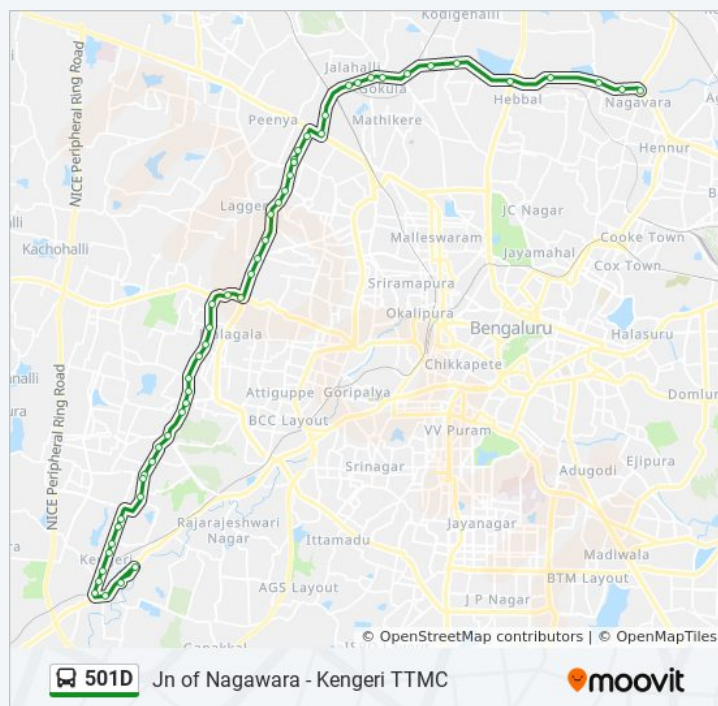

501D

Jn of Nagawara - Kengeri TTMC

Get The App

The 501D bus line (Jn of Nagawara - Kengeri TTMC) has 2 routes. For regular weekdays, their operation hours are:
(1) Jn Of Nagawara: 05:00 - 21:05(2) Kengeri Ttmc: 05:25 - 21:00
Use the Moovit App to find the closest 501D bus station near you and find out when is the next 501D bus arriving.

Mariyappanapalya

501D bus Info**Direction:** Kengeri Ttmc**Stops:** 48**Trip Duration:** 66 min**Line Summary:**

Kenchanapura Cross

Nagadevanahalli

Kengeri Church

Kengeri Satellite Town

Kengeri Railway Station