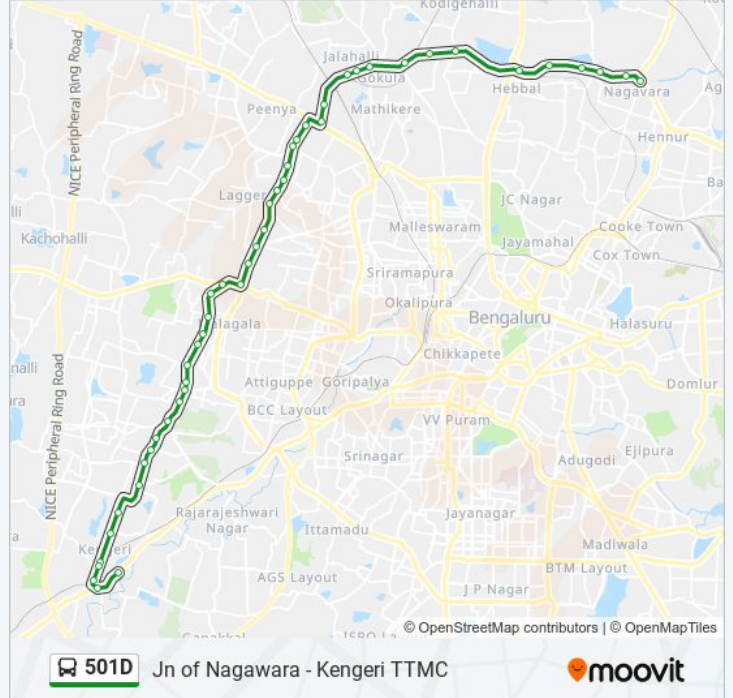

501D

Jn of Nagawara - Kengeri TTMC

Get The App

The 501D bus line (Jn of Nagawara - Kengeri TTMC) has 2 routes. For regular weekdays, their operation hours are:
(1) Jn Of Nagawara: 05:00 - 21:05(2) Kengeri Ttmc: 05:25 - 21:00
Use the Moovit App to find the closest 501D bus station near you and find out when is the next 501D bus arriving.

501D bus Time Schedule

Jn Of Nagawara Route Timetable:

Sunday	05:00 - 21:05
Monday	05:00 - 21:05
Tuesday	05:00 - 21:05
Wednesday	05:00 - 21:05
Thursday	05:00 - 21:05
Friday	05:00 - 21:05
Saturday	05:00 - 21:05

501D bus Info

Direction: Jn Of Nagawara

Stops: 46

Trip Duration: 77 min

Line Summary:

Depot-31 Gate Summanahalli
 Lurdubayi Samudaya Bhavana
 Kempegowda Arch
 Laggere Bridge
 Nandini Layout Ring Road
 Nandhini Layout
 Kanteerava Studio
 Kanteerava Studio
 Modern Food Goraguntepalya
 Reliance Petrol Bunk Goraguntepalya
 Goraguntepalya
 Alisda
 Jalahalli Village
 Jalahalli Bakery
 Muthyalanagara
 Kuvempu Circle
 Devinagara Cross
 Bhadrappa Layout
 Hebbala Bridge
 Kempapura
 Lumbini Garden
 Veerannapalya
 Manyatha Tech Park
 Nagavara Junction

Direction: Kengeri Ttmc

48 stops

[VIEW LINE SCHEDULE](#)

Nagavara Junction
 Manyatha Tech Park
 Veerannapalya
 Kempapura
 Hebbala Bridge

501D bus Time Schedule

Kengeri Ttmc Route Timetable:

Sunday	05:25 - 21:00
Monday	05:25 - 21:00
Tuesday	05:25 - 21:00
Wednesday	05:25 - 21:00
Thursday	05:25 - 21:00
Friday	05:25 - 21:00