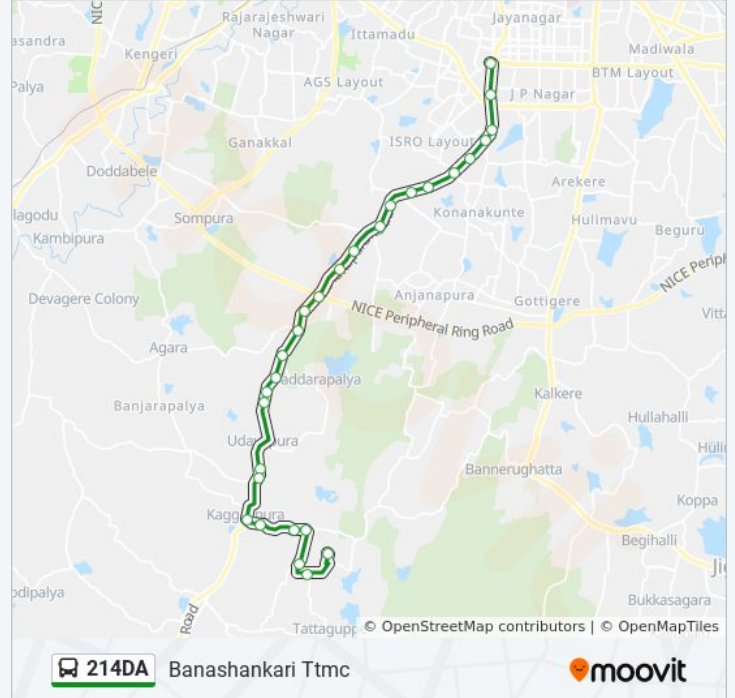

Use the Moovit App to find the closest 214DA bus station near you and find out when is the next 214DA bus arriving.

**Direction: Banashankari Ttmc**

26 stops

[VIEW LINE SCHEDULE](#)

Guttepalya (Towards Tataguppe)

Raghuvanahalli Cross

Gubbalala

Doddakallasandra

Konanakunte Cross Metro Station

Metro Whole Sale (Kanakapura Road)

**214DA bus Time Schedule**

Banashankari Ttmc Route Timetable:

Sunday	5:25 AM - 7:50 PM
Monday	5:25 AM - 7:50 PM
Tuesday	5:25 AM - 7:50 PM
Wednesday	5:25 AM - 7:50 PM
Thursday	5:25 AM - 7:50 PM
Friday	5:25 AM - 7:50 PM
Saturday	5:25 AM - 7:50 PM

**214DA bus Info****Direction:** Banashankari Ttmc**Stops:** 26**Trip Duration:** 43 min**Line Summary:**

Yelachenahalli

Jaraganahalli

Sarakki

Banashankari Bus Station