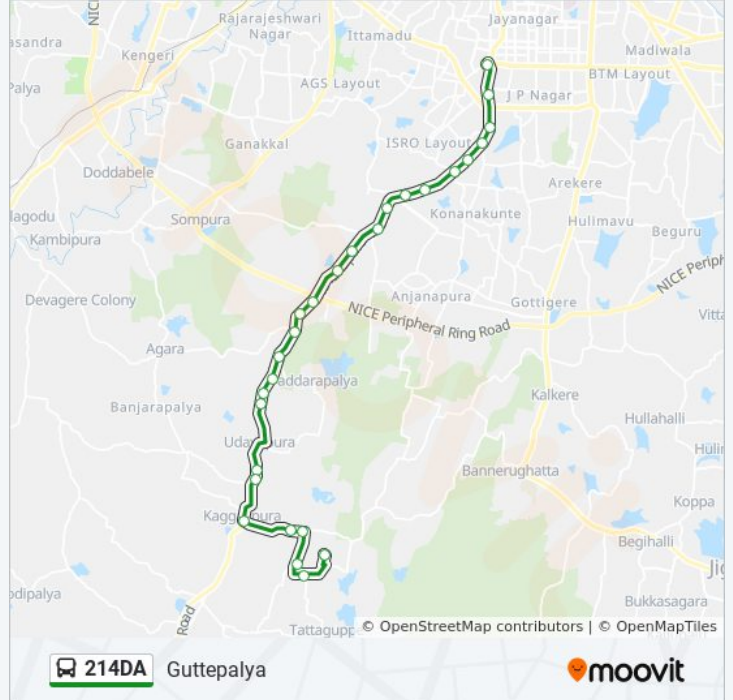

Saluhunase

Kaggalipura

Vasudevapura

Gulakamale

Tharalu

Tharalu Estate

Guttepalya (Towards Tataguppe)

214DA bus time schedules and route maps are available in an offline PDF at moovitapp.com. Use the [Moovit App](#) to see live bus times, train schedule or subway schedule, and step-by-step directions for all public transit in Bengaluru.

[About Moovit](#) • [MaaS Solutions](#) • [Supported Countries](#) • [Mooviter Community](#)

© 2024 Moovit - All Rights Reserved

Check Live Arrival Times