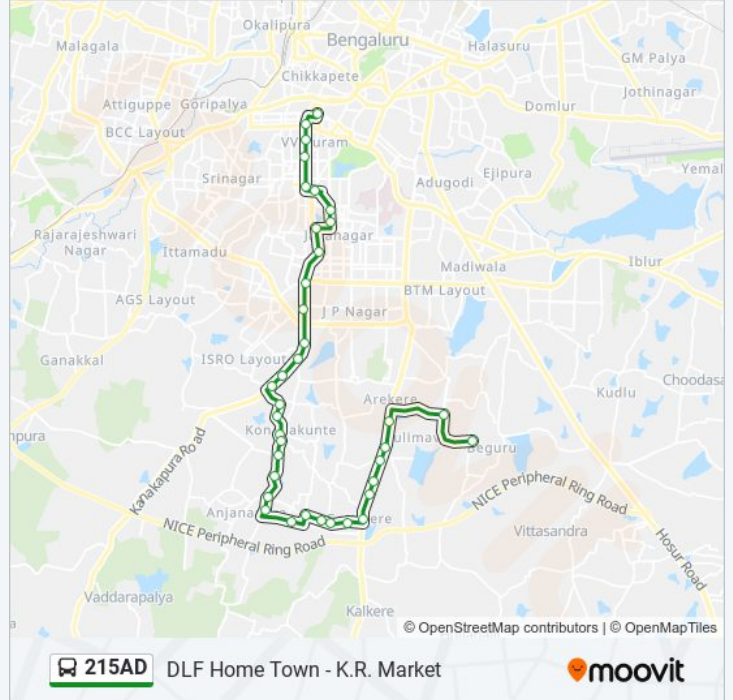

215AD

DLF Home Town - K.R. Market

Get The App

The 215AD bus line (DLF Home Town - K.R. Market) has 2 routes. For regular weekdays, their operation hours are:
(1) Dlf Home Town: 10:15 - 20:50(2) K.R. Market: 05:05 - 14:05
Use the Moovit App to find the closest 215AD bus station near you and find out when is the next 215AD bus arriving.

215AD bus Info

Direction: Dlf Home Town

Stops: 37

Trip Duration: 51 min

Line Summary:

Anjanapura
 Kidwai Layout
 Anjanapura 10th Block
 Lal Bahaddur Shastri Nagara
 Kembathalli
 Kembathalli Cross
 Sri Adishakthi Temple
 Gottigere
 Himagiri
 Kalena Agrahara
 Loyola School
 Hulimavu (Meenakshi Temple)
 Hulimavu Gate
 Shirdi Sai Temple Arakere
 D.L.F.Apartments

Direction: K.R. Market

38 stops

[VIEW LINE SCHEDULE](#)

D.L.F.Apartments
 D.L.F.Township (Akshaya Nagara)
 Double Road
 Shirdi Sai Temple Arakere
 Hulimavu Gate
 Hulimavu (Meenakshi Temple)
 Loyola School
 Kalena Agrahara
 Himagiri
 Gottigere
 Sri Adishakthi Temple
 Kembathalli Cross
 Kembathalli
 Lal Bahadur Shastri Nagara