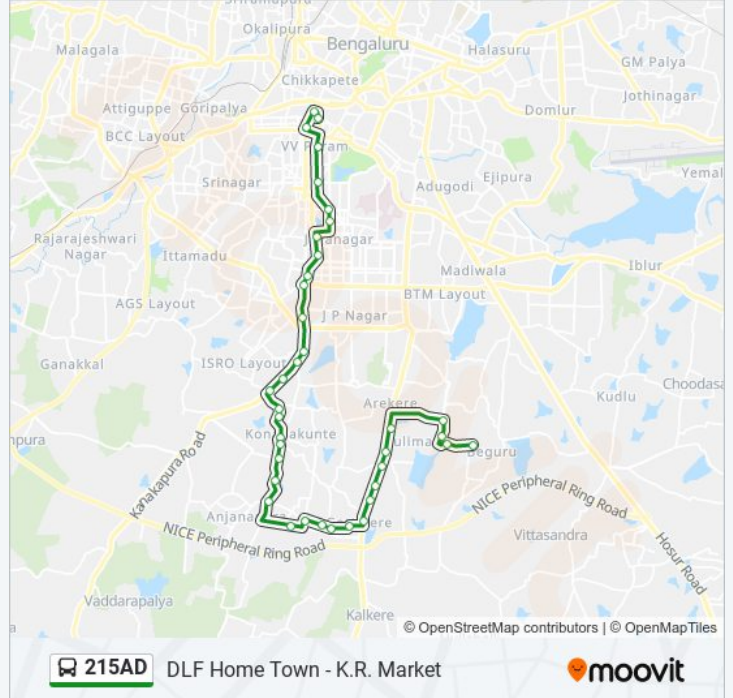

Anjanapura 10th Block

Anjanapura

Nandi Garden Kothanur

Avalahalli Tippu Circle

Glass Factory Avalahalli

Hari Nagara Cross

Sowdamini Kalyana Mantapa

Konanakunte

Konanakunte Cross (Kanakapura Road)

Metro Whole Sale (Kanakapura Road)

Yelachenahalli

Jaraganahalli

Sarakki

Banashankari Bus Station

Hunasemara

Deepak Nursing Home

Yediyur

Nanda Talkies

South End Circle

M.N.Krishnarao Park

Sajjan Rao Circle

Makkala Koota / Mahila Seva Samaja

K.R.Market (Kalasipalya)

K.R.Market (Kalasipalya)

215AD bus time schedules and route maps are available in an offline PDF at moovitapp.com. Use the Moovit App to see live bus times, train schedule or subway schedule, and step-by-step directions for all public transit in Bengaluru.

© 2024 Moovit - All Rights Reserved