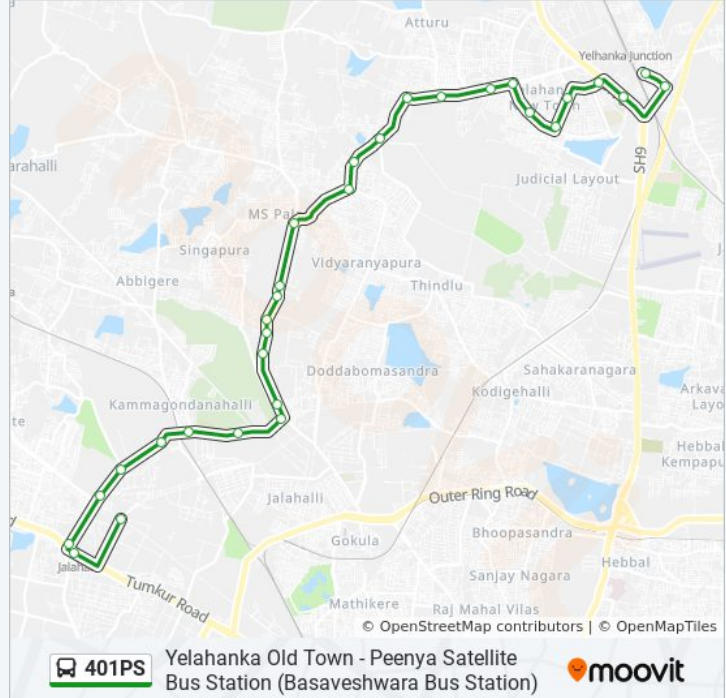

401PS bus Info

Direction: Yelahanka Old Town

Stops: 28

Trip Duration: 45 min

Line Summary:

Thirumala Dhaba

Atturu Layout

Mother Dairy Cross Yelahanka

Yelahanka Satellite Town

Chikka Bommasandra Cross

Sharavathi Hotel

Seshadripuram College Yelahanka

Yelahanka N.E.S.Office

Yelahanka Santhe Circle

Yelahanka Old Town

401PS bus time schedules and route maps are available in an offline PDF at moovitapp.com. Use the [Moovit App](#) to see live bus times, train schedule or subway schedule, and step-by-step directions for all public transit in Bengaluru.