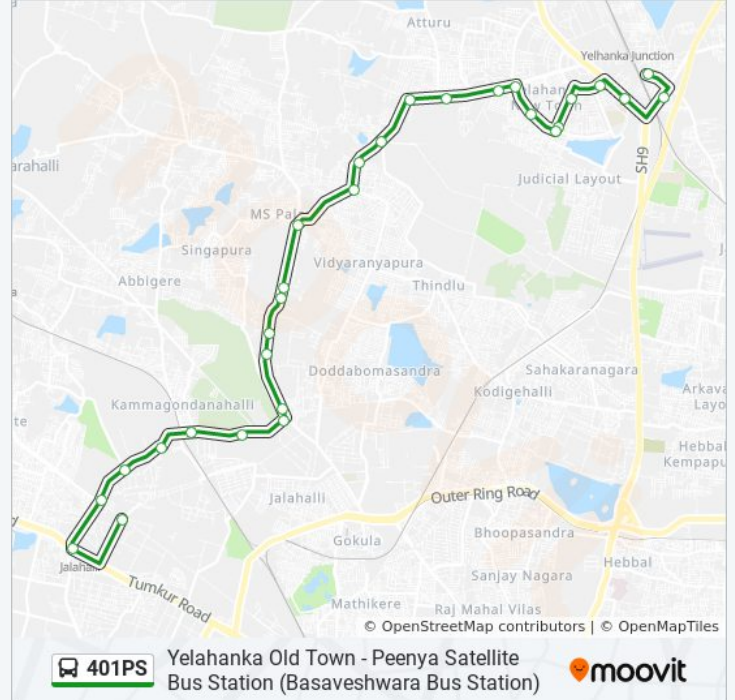

401PS bus Info

Direction: Peenya Satellite Bus Station
(Basaveshwara Bus Station)

Stops: 27

Trip Duration: 41 min

Line Summary:

Gangamma Circle - Fathima Church

Kammagondanahalli Bridge

I.A.F.Jalahalli

Shettyhalli Cross

Ayyapa Temple Jalahalli Cross

Jalahalli Cross

Basaveshwara Peenya Satellite Bus Station

Direction: Yelahanka Old Town

28 stops

[VIEW LINE SCHEDULE](#)

Basaveshwara Peenya Satellite Bus Station

401PS bus Info

Direction: Yelahanka Old Town

Stops: 28

Trip Duration: 45 min

Line Summary:

Thirumala Dhaba

Atturu Layout

Mother Dairy Cross Yelahanka