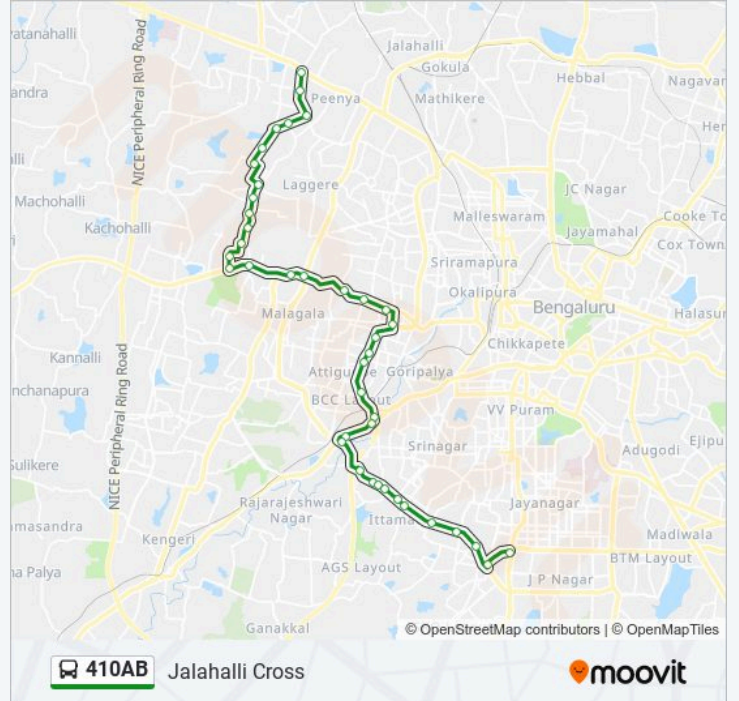

410AB bus Info

Direction: Jalahalli Cross

Stops: 40

Trip Duration: 62 min

Line Summary:

Junction Of Nayandahalli
Mysore Road Metro Station
B.H.E.L.
Deepanjalinagara
Attiguppe
Vijayanagara Bus Station
Maruthi Mandira
Vijayanagara
MC Layout
Agrahara Dasarahalli
K.H.B.Colony
Kamakshipalya
Sumanahalli
Kottigepalya
Sunkadakatte
Janapriya Enclave
Vigneshwara Nagara
Neelagiri Thopu
Hegganahalli Cross
Hegganahalli
Milk Dairy Goodwill School
Peenya 2nd Stage
14th Cross Peenya
Brundavana Peenya
N.T.T.F.Peenya
Rolling Mill
T.V.S.Cross
Systems Peenya
Jalahalli Cross