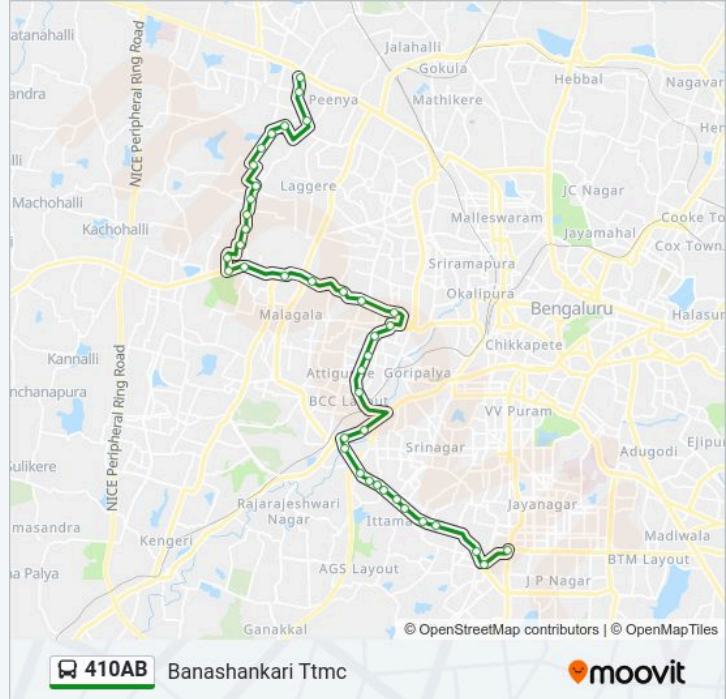

410AB bus Info**Direction:** Banashankari Ttmc**Stops:** 39**Trip Duration:** 57 min**Line Summary:**

Vijayanagara

Maruthi Mandira

Vijayanagara Bus Station

Attiguppe

B.H.E.L.

Mysore Road Metro Station

Junction Of Nayandahalli

Kadirenahalli Park

Kadirenahalli Cross

Banashankari Bus Station

410AB

Banashankari Ttmc

moovit

Direction: Jalahalli Cross

40 stops