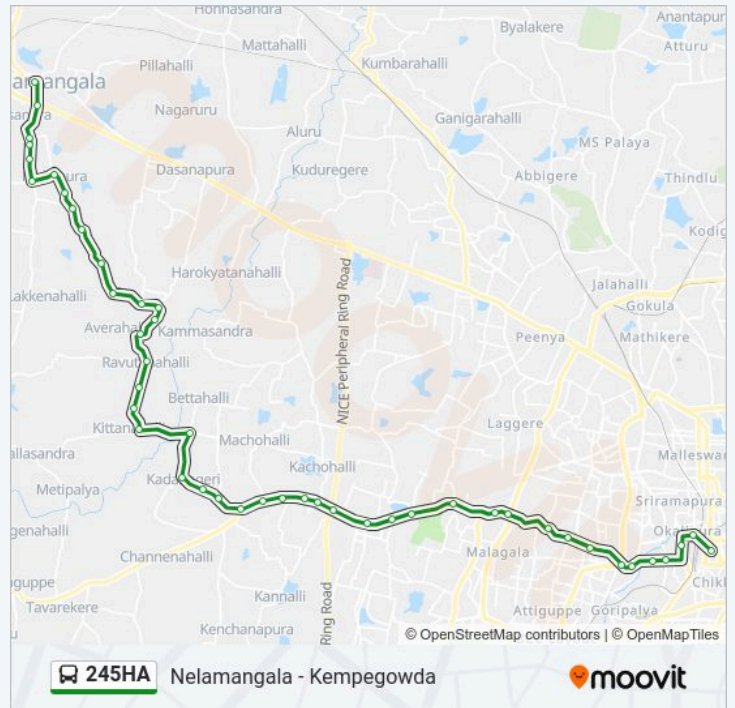

[VIEW LINE SCHEDULE](#)

Kempegowda Bus Station

Okalipura

Minerva Mill

5th Cross Magadi Road

10th Cross Magadi Road

Prasanna Theatre

Magadi Road Toll Gate

Agrahara Dasarahalli

**245HA bus Time Schedule**

Nelamangala Bus Station Route Timetable:

Sunday	12:30
Monday	12:30
Tuesday	12:30
Wednesday	12:30
Thursday	12:30
Friday	12:30
Saturday	12:30

**245HA bus Info**

**Direction: Nelamangala Bus Station**

**Stops: 46**

**Trip Duration: 72 min**

**Line Summary:**

- K.H.B.Colony
- Kamakshipalya
- Sumanahalli
- Kottigepalya
- Sunkadakatte
- Herohalli Cross
- Anjananagara
- Byadarahalli
- Gollarahatti
- Kachohalli Gate
- Chikka Gollarahatti
- Forest Gate
- Machohalli Gate
- Kadabagere Cross
- Mutturayanaswamy Temple
- Raghavendra Layout
- Kadabagere
- Betta Halli Gate
- Kittanahalli Cross
- Chamundinagara / Devananjayyana Palya
- Chamundi Nagara Magadi Road
- Ravuthanahalli
- Averahalli Cross
- Arathipalya
- Kenganahalli Cross
- Shivanapura Cross
- Averahalli Cross
- Kenganahalli
- Hullegowdanahalli
- Papaiahnapalya
- Karekalpalya
- Mallapura