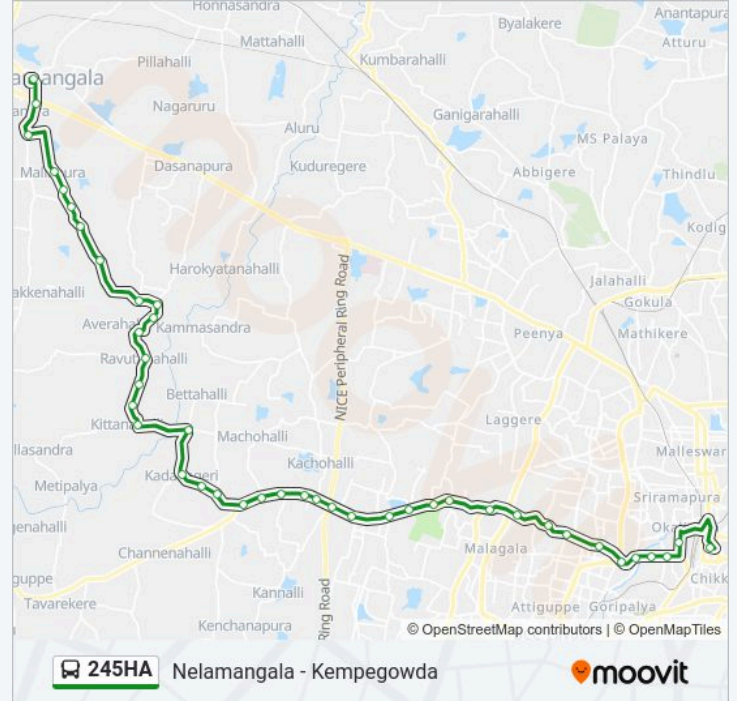

**245HA bus Info****Direction:** Kempegowda Bus Station**Stops:** 42**Trip Duration:** 80 min**Line Summary:**

Machohalli Gate

Forest Gate

Chikka Gollarahatti

Kachohalli Gate

Gollarahatti

Kempegowda Nagara

Anjananagara

Magadi Road Toll Gate

Prasanna Theatre

10th Cross Magadi Road

5th Cross Magadi Road

Minerva Mill

Kempegowda Bus Station

**Direction: Nelamangala Bus Station**

46 stops

[VIEW LINE SCHEDULE](#)

Kempegowda Bus Station

Okalipura

Minerva Mill

5th Cross Magadi Road

10th Cross Magadi Road

Prasanna Theatre

Magadi Road Toll Gate