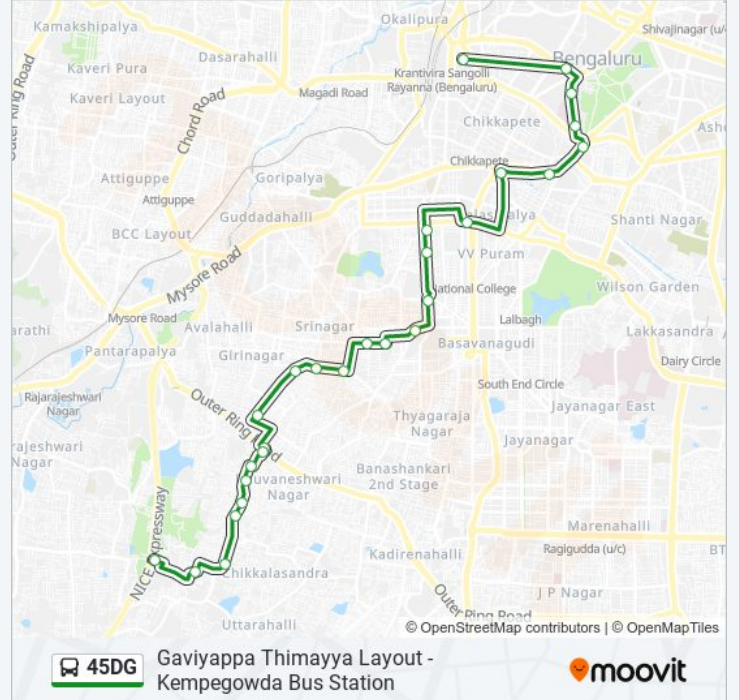

Use the Moovit App to find the closest 45DG bus station near you and find out when is the next 45DG bus arriving.

Direction: Gaviyappa Thimayya Layout

27 stops

[VIEW LINE SCHEDULE](#)

- Kempegowda Bus Station
- Maharani College
- K.R.Circle
- St Marthas Hospital Corporation
- Corporation
- Town Hall
- K.R.Market
- Makkala Koota
- Chamarajapete
- Bangalore High School
- Ramakrishna Ashrama
- Hanumanthanagara Ward Office
- Subramanya Swamy Temple
- Nirmala Store
- Srinivasa Nagara
- Bank Colony
- Seetha Circle
- Hoskerehalli
- Janatha Bazar Banashankari
- Janatha Bazar Ittamadu Cross
- Srinivasa Kalyana Mantapa

45DG bus Time Schedule

Gaviyappa Thimayya Layout Route Timetable:

Sunday	06:15 - 18:15
Monday	06:15 - 18:15
Tuesday	06:15 - 18:15
Wednesday	06:15 - 18:15
Thursday	06:15 - 18:15
Friday	06:15 - 18:15
Saturday	06:15 - 18:15

45DG bus Info

Direction: Gaviyappa Thimayya Layout

Stops: 27

Trip Duration: 39 min

Line Summary:

Ittamadu

S.L.V.Bakery

V.B.Bakery Ittamadu

A.G.S.Layout Cross Arehalli

A.G.S.Layout Arehalli

Gaviyappa Thimayya Layout

Direction: Kempegowda Bus Station

26 stops

[VIEW LINE SCHEDULE](#)

Gaviyappa Thimayya Layout

A.G.S.Layout Arehalli