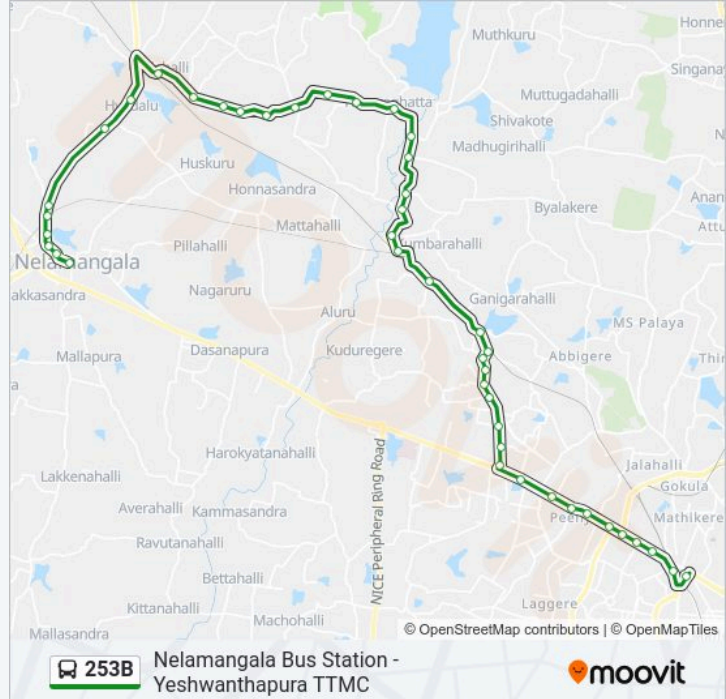

Hurali Chikkanahalli

Thirumalapura

Hesaraghatta T.B.Cross

Hesaraghatta Bus Stand

Vivekananda Vidyavardhaka School

Guddadahalli

Thotagere Basavanna Devastana

Thotagere Village

Huskur Baare

Kanaka Nagara Gate

Gopalapura

Railway Gollahalli

Hyadalu

Mylanahalli Gate

Islampura Cross

Basavanahalli

### Direction: Yeshwanthapura Ttmc

52 stops

[VIEW LINE SCHEDULE](#)

Nelamangala Bus Stand

Nelamangala Hunasemara

Basavanahalli Cross

Renuka Nagara

Basavanahalli