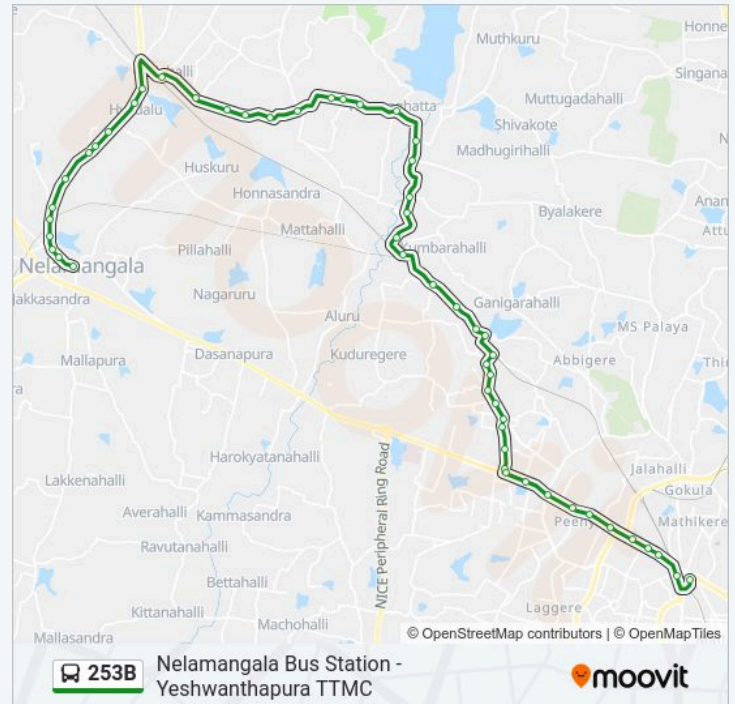

## 253B bus Info

**Direction:** Yeshwanthapura Ttmc

**Stops:** 52

**Trip Duration:** 73 min

**Line Summary:**

Bagalagunte

Widia School

8th Mile