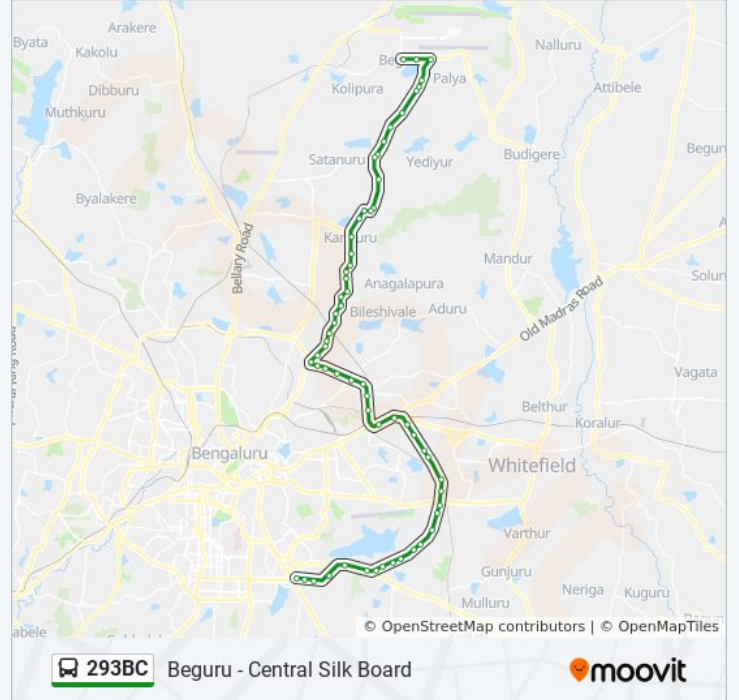

Bayalahalli Gate

Bande Kodigehallipalya

Mylanahalli

Chikkanahalli

Begur

Direction: Central Silk Board

54 stops

[VIEW LINE SCHEDULE](#)