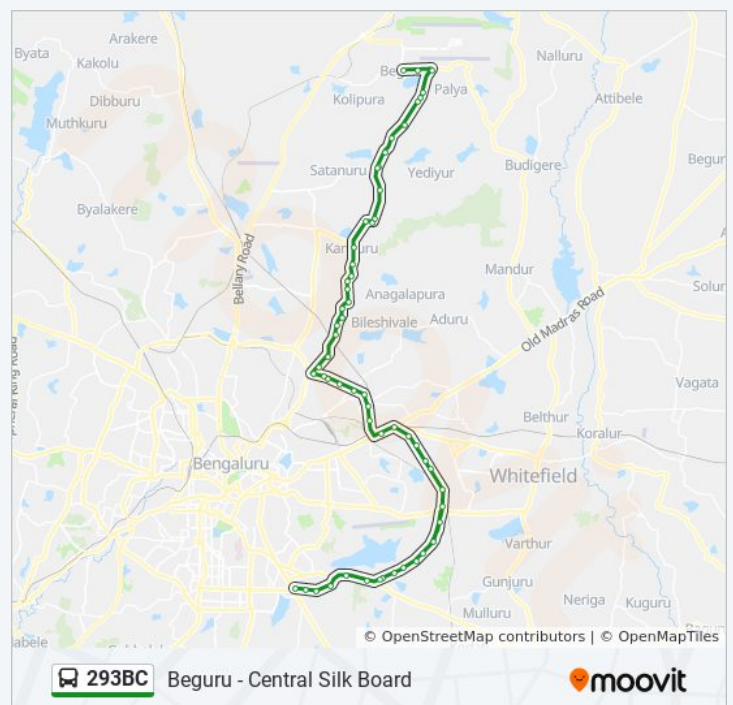

Geddalahalli

293BC bus Time Schedule

Central Silk Board Route Timetable:

Sunday	11:00 - 15:35
Monday	11:00 - 15:35
Tuesday	11:00 - 15:35
Wednesday	11:00 - 15:35
Thursday	11:00 - 15:35
Friday	11:00 - 15:35
Saturday	11:00 - 15:35

293BC bus Info

Direction: Central Silk Board

Stops: 54

Trip Duration: 95 min

Line Summary:

Hennuru Bande Sai Baba Temple

Hennuru Village

Hennur Junction