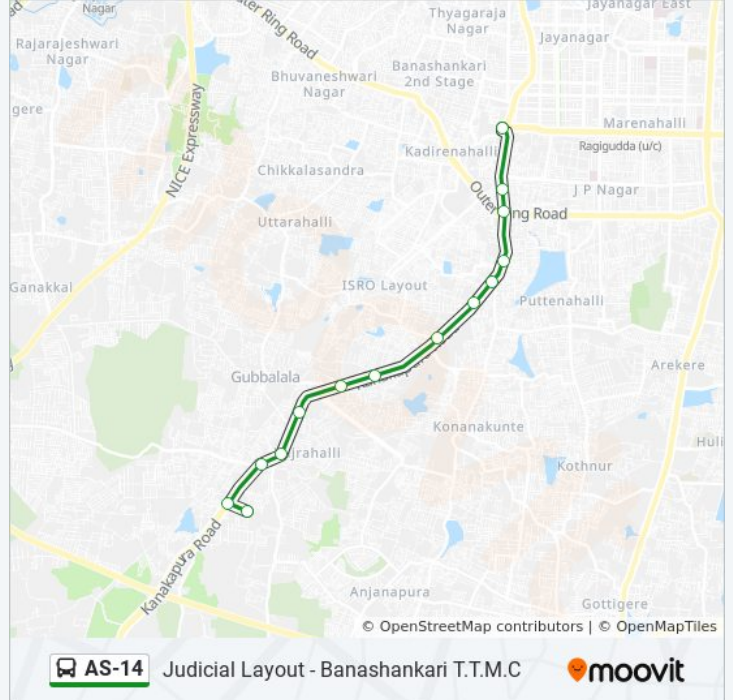

AS-14**Judicial Layout - Banashankari T.T.M.C**

Get The App

The AS-14 bus line (Judicial Layout - Banashankari T.T.M.C) has 2 routes. For regular weekdays, their operation hours are:

(1) Banashankari T.T.M.C.: 07:35 - 18:30(2) Judicial Layout (8th Main Road): 07:00 - 17:55

Use the Moovit App to find the closest AS-14 bus station near you and find out when is the next AS-14 bus arriving.

Direction: Banashankari T.T.M.C.

13 stops

[VIEW LINE SCHEDULE](#)

Judicial Layout
Thalagattapura
Bayyanapalya
Raghuvanahalli Cross
Gubbalala
Doddakallasandra
Konanakunte Cross (Kanakapura Road)
Yelachenahalli Metro Station
Yelachenahalli
Jaraganahalli
J.P.Nagara Metro Station
Sarakki
Banashankari Bus Station

AS-14 bus Time Schedule

Banashankari T.T.M.C. Route Timetable:

Sunday	07:35 - 18:30
Monday	07:35 - 18:30
Tuesday	07:35 - 18:30
Wednesday	07:35 - 18:30
Thursday	07:35 - 18:30
Friday	07:35 - 18:30
Saturday	07:35 - 18:30

AS-14 bus Info**Direction:** Banashankari T.T.M.C.**Stops:** 13**Trip Duration:** 19 min**Line Summary:**

Direction: Judicial Layout (8th Main Road)

13 stops

[VIEW LINE SCHEDULE](#)

- Banashankari Bus Station
- Banashankari Bus Station
- Sarakki
- Jaraganahalli
- Yelachenahalli
- Yelachenahalli Metro Station
- Konanakunte Cross (Kanakapura Road)
- Doddakallasandra
- Gubbalala
- Raghuvanahalli Cross
- Bayyanapalya
- Thalagattapura
- Judicial Layout