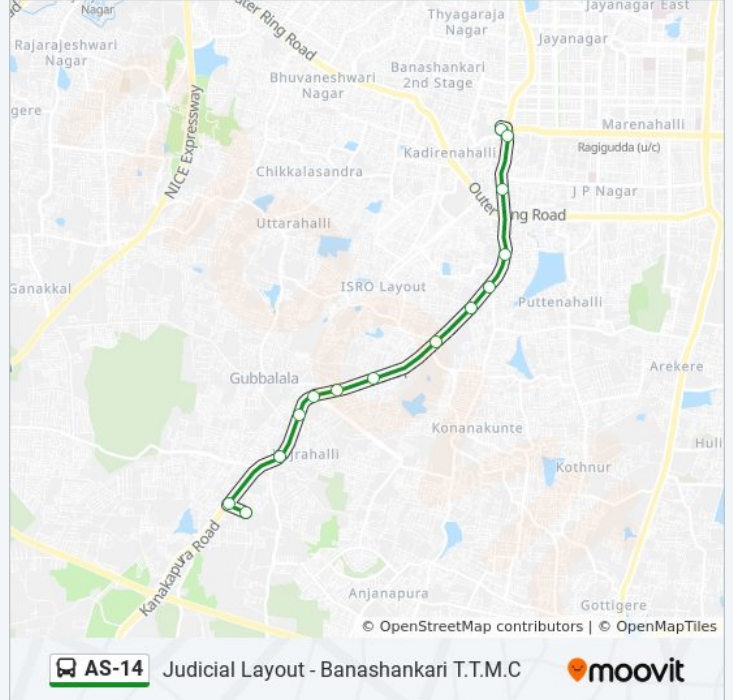

AS-14 bus Info**Direction:** Banashankari T.T.M.C.**Stops:** 13**Trip Duration:** 19 min**Line Summary:**

Direction: Judicial Layout (8th Main Road)

13 stops

[VIEW LINE SCHEDULE](#)

- Banashankari Bus Station
- Banashankari Bus Station
- Sarakki
- Jaraganahalli
- Yelachenahalli
- Yelachenahalli Metro Station
- Konanakunte Cross (Kanakapura Road)
- Doddakallasandra
- Gubbalala
- Raghuvanahalli Cross
- Bayyanapalya
- Thalagattapura
- Judicial Layout

AS-14 bus Time Schedule

Judicial Layout (8th Main Road) Route Timetable:

Sunday	07:00 - 17:55
Monday	07:00 - 17:55
Tuesday	07:00 - 17:55
Wednesday	07:00 - 17:55
Thursday	07:00 - 17:55
Friday	07:00 - 17:55
Saturday	07:00 - 17:55

AS-14 bus Info

Direction: Judicial Layout (8th Main Road)

Stops: 13

Trip Duration: 19 min

Line Summary:

AS-14 bus time schedules and route maps are available in an offline PDF at moovitapp.com. Use the [Moovit App](#) to see live bus times, train schedule or subway schedule, and step-by-step directions for all public transit in Bengaluru.