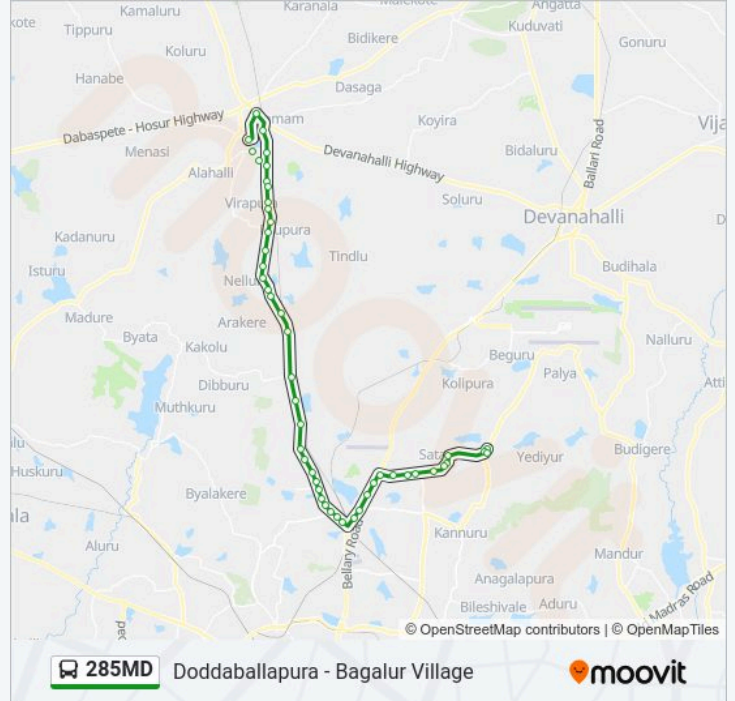

Bagaluru

Direction: Doddaballapura

45 stops

[VIEW LINE SCHEDULE](#)

Bagaluru

Bagalur Santhe

Sathanuru

Sathanuru Colony