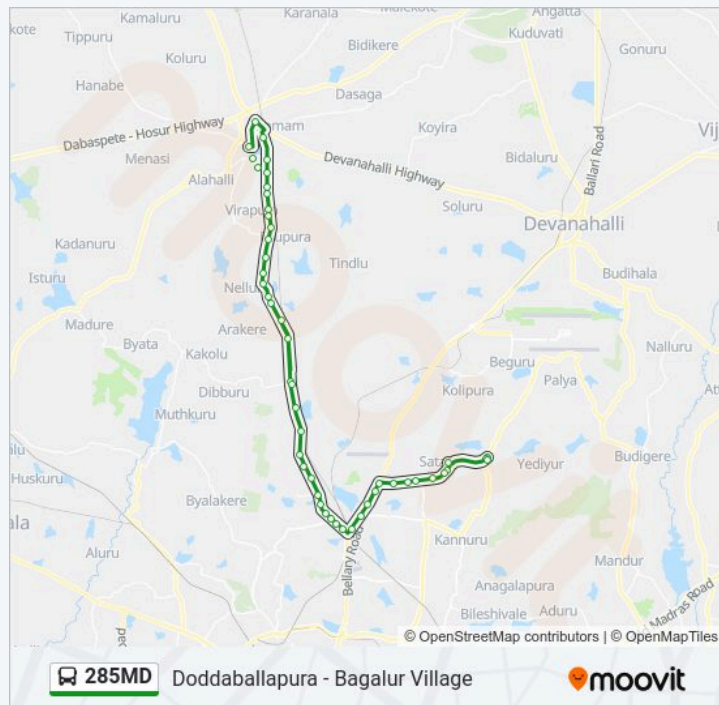

Railway Gate

Bank Circle Bashettyhalli

285MD bus Info

Direction: Doddaballapura

Stops: 45

Trip Duration: 88 min

Line Summary:

Bashettyhalli