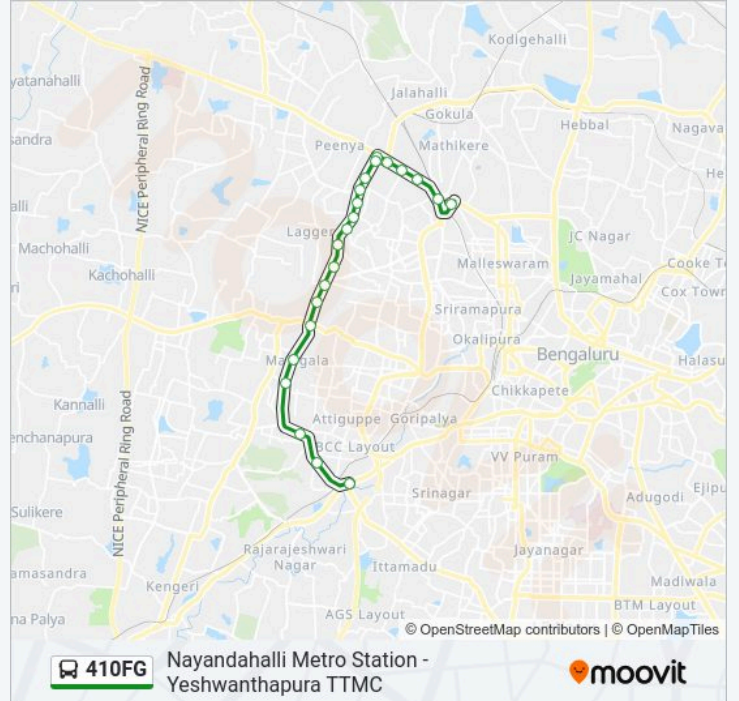

Use the Moovit App to find the closest 410FG bus station near you and find out when is the next 410FG bus arriving.

**Direction: Nayandahalli Metro Station**

22 stops

[VIEW LINE SCHEDULE](#)

Yeshwanthapura T.T.M.C

Malagala

B.D.A.Complex Nagarabhavi

Manasanagara

**410FG bus Time Schedule**

Nayandahalli Metro Station Route Timetable:

Sunday	05:00 - 16:35
Monday	05:00 - 16:35
Tuesday	05:00 - 16:35
Wednesday	05:00 - 16:35
Thursday	05:00 - 16:35
Friday	05:00 - 16:35
Saturday	05:00 - 16:35

**410FG bus Info****Direction:** Nayandahalli Metro Station**Stops:** 22**Trip Duration:** 31 min**Line Summary:**

Nagarabhavi 1st Stage 3rd Block

Mysore Road Metro Station

### Direction: Yeshwanthapura Ttmc

22 stops

[VIEW LINE SCHEDULE](#)

Mysore Road Metro Station

Nagarabhavi 1st Stage 3rd Block

Manasanagara

B.D.A.Complex Nagarabhavi

Malagala