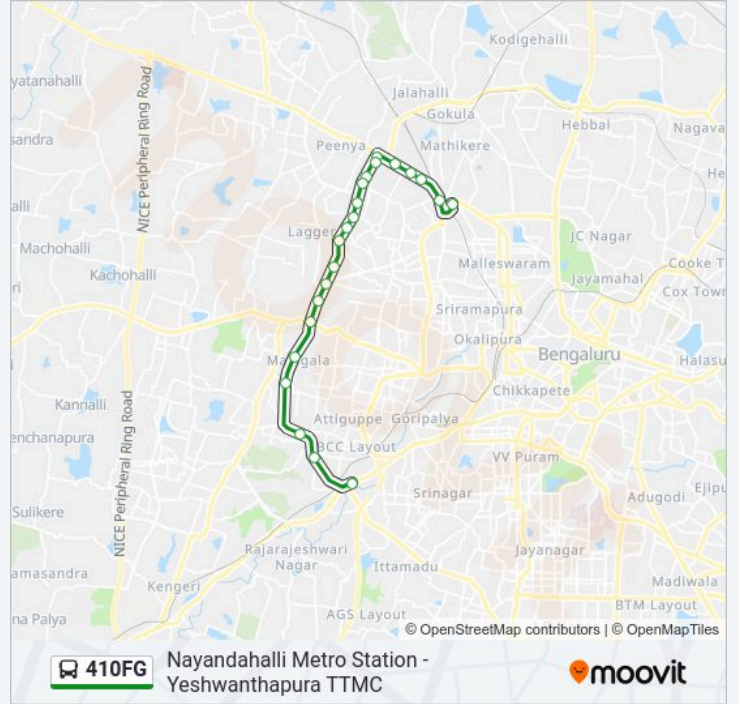

M.E.I.Factory

R.M.C.Yard (Yashwanthapura New Railway Station)

Govardhan Talkies

Yeshwanthapura T.T.M.C

410FG bus time schedules and route maps are available in an offline PDF at moovitapp.com. Use the Moovit App to see live bus times, train schedule or subway schedule, and step-by-step directions for all public transit in Bengaluru.

© 2024 Moovit - All Rights Reserved