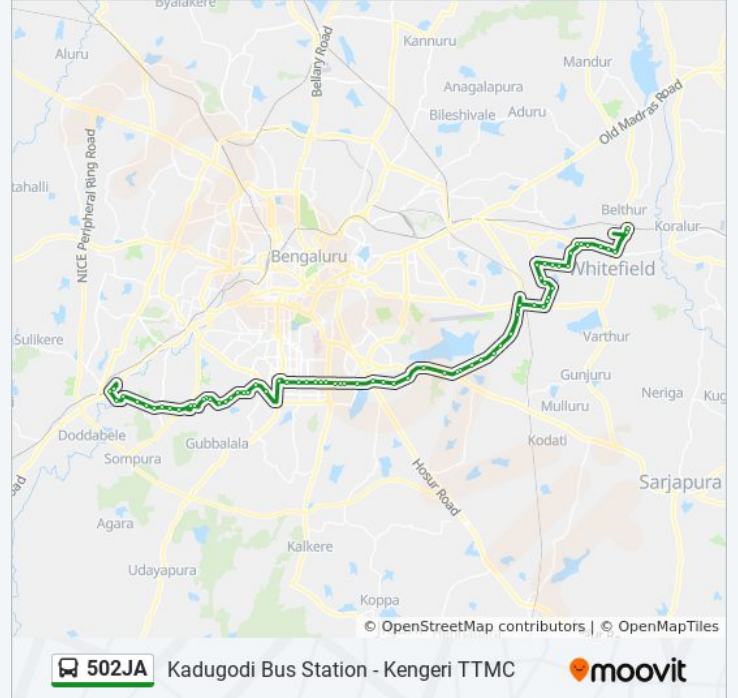

Kundalahalli

Kundalahalli Gate

Munnekolalu Cross (Spice Garden)

Marathahalli Bridge

Multiplex Marathahalli

Kadubisanahalli

New Horizon College

Devarabisanahalli Ring Road

Eco Space

Bellanduru Petrol Bunk

Sarjapura Ring Road Junction

Ibbaluru

Agara Junction (Ring Road)

Depot 25 Gate (Ring Road)

14th Main H.S.R.Layout

S.I.Apartment (H.S.R.Layout)

Central Silk Board

Kuvempunagara (B.T.M.Layout)

16th Main B.T.M.Layout

B.T.M.Layout Water Tank

M.I.C.O.Layout

Jayadeva Hospital

East End Jayanagara

Ragigudda Temple

Marenahalli

Sri Raghavendra Swamy Temple

Sangam Circle

Banashankari

Kadirenahalli Village

Prarthana School

Gowdanapalya

Chikkallasandra Aralimara

Chikkallasandra Bank Colony