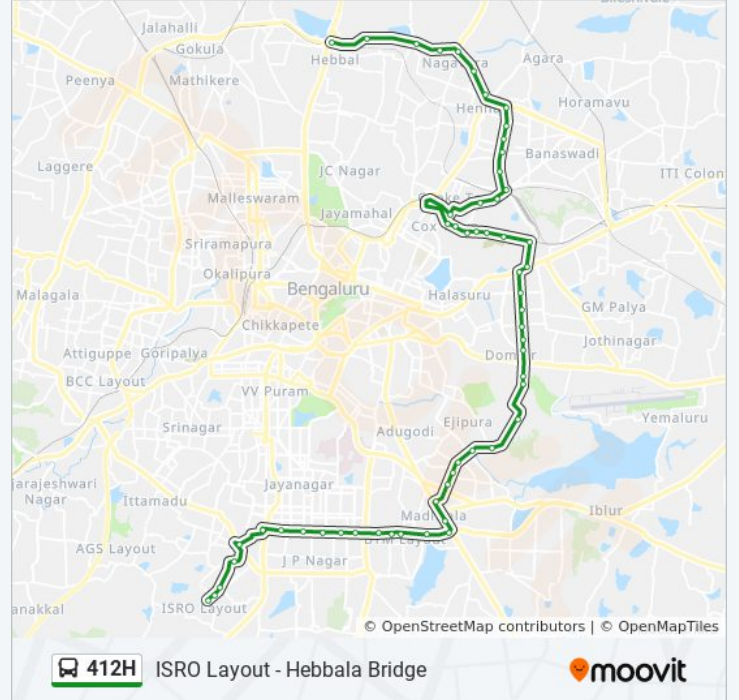

Hennur Junction

H.B.R Layout (Ring Road)

Nagavara Junction

Manyatha Tech Park

Veerannapalya

Kempapura

Direction: Isro Layout

60 stops