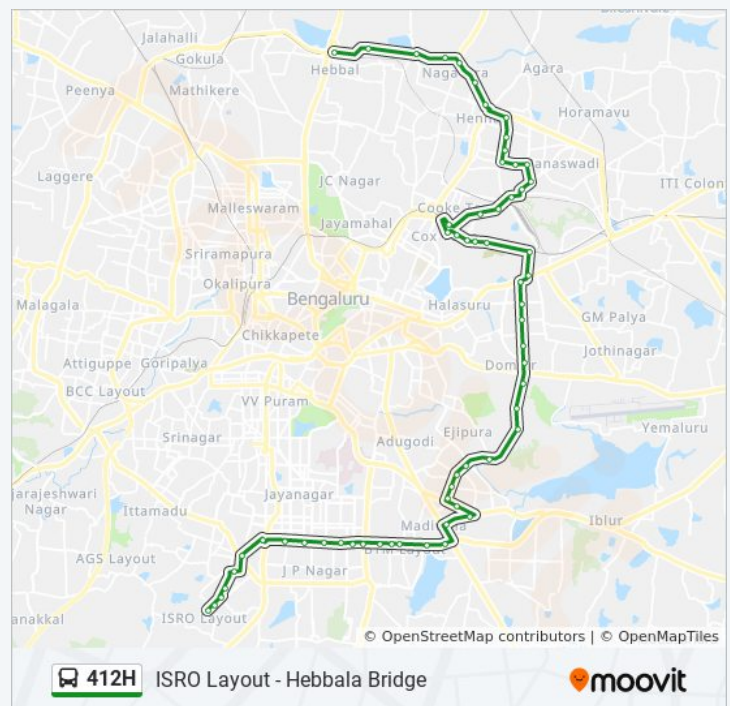

412H bus Time Schedule

Isro Layout Route Timetable:

Sunday	07:25 - 19:15
Monday	07:25 - 19:15
Tuesday	07:25 - 19:15
Wednesday	07:25 - 19:15
Thursday	07:25 - 19:15
Friday	07:25 - 19:15
Saturday	07:25 - 19:15

412H bus Info

Direction: Isro Layout

Stops: 60

Trip Duration: 83 min

Line Summary:

412H ISRO Layout - Hebbala Bridge

moovit

6th Main Indiranagara