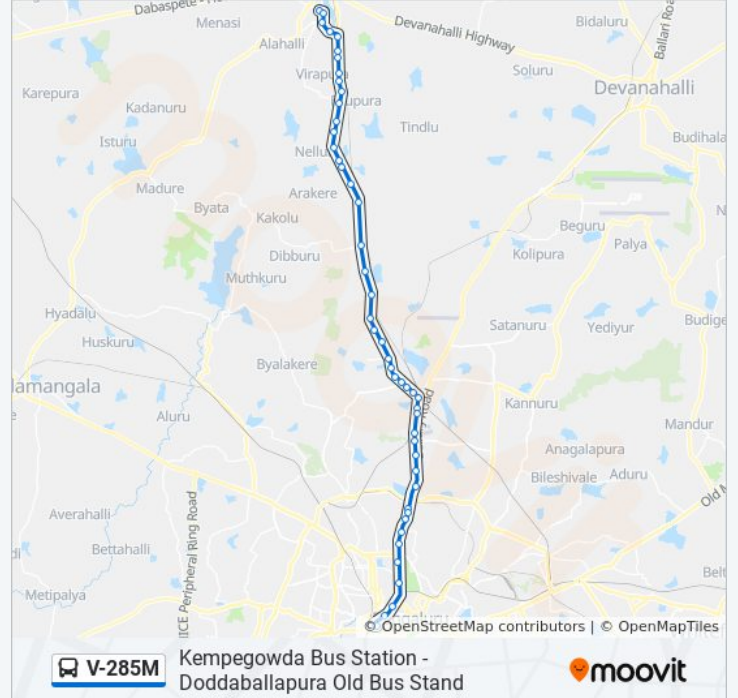

Hosa Hudya

Jinke Bachahalli Gate

Railway Gate

Bank Circle Bashettyhalli

Bashettyhalli

Navodaya School Doddaballapura

Aparel Park

Doddaballapura Railway Station

Kasaba

Rangappa Circle

Doddaballapura Bus Stand

Direction: Kempegowda Bus Station

48 stops

[VIEW LINE SCHEDULE](#)

Doddaballapura Bus Stand

Rangappa Circle

Kasaba

Doddaballapura Railway Station

V-285M bus Time Schedule

Kempegowda Bus Station Route Timetable:

Sunday	7:00 AM - 9:15 PM
Monday	7:00 AM - 9:15 PM
Tuesday	7:00 AM - 9:15 PM
Wednesday	7:00 AM - 9:15 PM
Thursday	7:00 AM - 9:15 PM