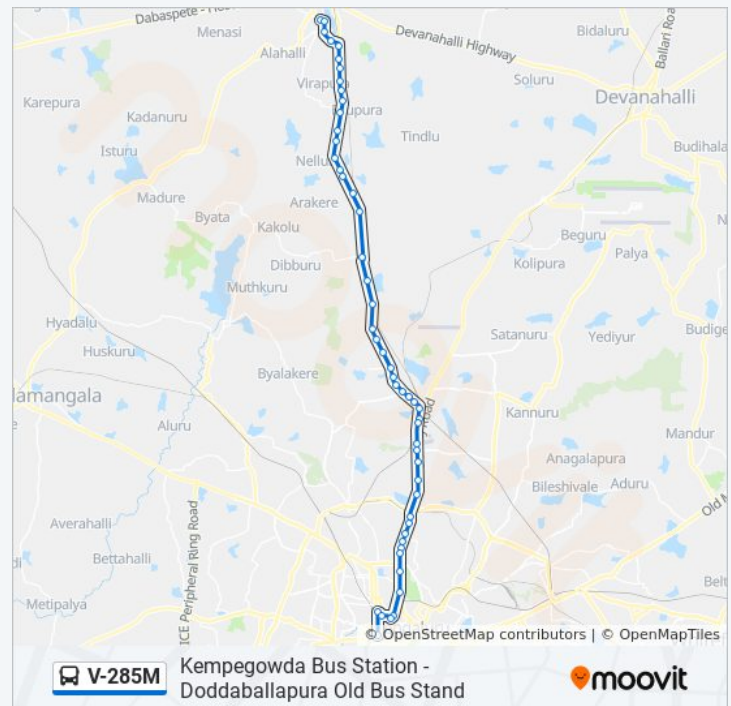

Kasaba

Doddaballapura Railway Station

V-285M bus Time Schedule

Kempegowda Bus Station Route Timetable:

Sunday	7:00 AM - 9:15 PM
Monday	7:00 AM - 9:15 PM
Tuesday	7:00 AM - 9:15 PM
Wednesday	7:00 AM - 9:15 PM
Thursday	7:00 AM - 9:15 PM

Military Dairy Farm (Esteem Mall)

Friday

7:00 AM - 9:15 PM

Saturday

7:00 AM - 9:15 PM

V-285M bus Info

Direction: Kempegowda Bus Station

Stops: 48

Trip Duration: 88 min

Line Summary:

Hebbala

Canara Bank Hebbala

C.B.I.

Mekhri Circle

Palace Ground

R.M.Guttahalli