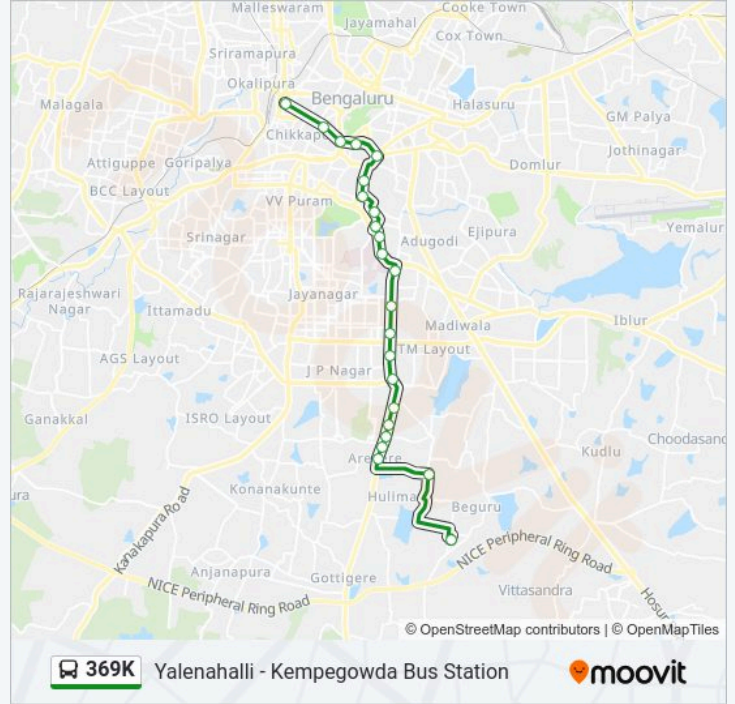

369K

Yalenahalli - Kempegowda Bus Station

Get The App

The 369K bus line Yalenahalli - Kempegowda Bus Station has one route. For regular weekdays, their operation hours are: (1) Kempegowda Bus Station: 05:30 - 19:10
Use the Moovit App to find the closest 369K bus station near you and find out when is the next 369K bus arriving.

Direction: Kempegowda Bus Station

23 stops

[VIEW LINE SCHEDULE](#)

Yalenahalli
Shirdi Sai Temple Arakere
B.P.L.
Arakere Gate
H.S.B.C.
Apollo Hospital (Bannerughatta Road)
Bilekahalli
J.P.Nagara 3rd Phase
Mico Layout Checkpost
Gurappanapalya
Ananda Ashrama Coles Road
Bangalore Dairy Circle
Nimhans Hospital
Lakkasandra
Wilson Garden 10th Cross
Wilson Garden Police Station
Shanthinagara Bus Station
K.H.Road
Richmond Circle
Pallavi Talkies
St.Marthas Hospital Corporation

369K bus Time Schedule

Kempegowda Bus Station Route Timetable:

Sunday	05:30 - 19:10
Monday	05:30 - 19:10
Tuesday	05:30 - 19:10
Wednesday	05:30 - 19:10
Thursday	05:30 - 19:10
Friday	05:30 - 19:10
Saturday	05:30 - 19:10

369K bus Info

Direction: Kempegowda Bus Station

Stops: 23

Trip Duration: 39 min

Line Summary:

Mysore Bank

Kempegowda Bus Station

369K bus time schedules and route maps are available in an offline PDF at moovitapp.com. Use the Moovit App to see live bus times, train schedule or subway schedule, and step-by-step directions for all public transit in Bengaluru.