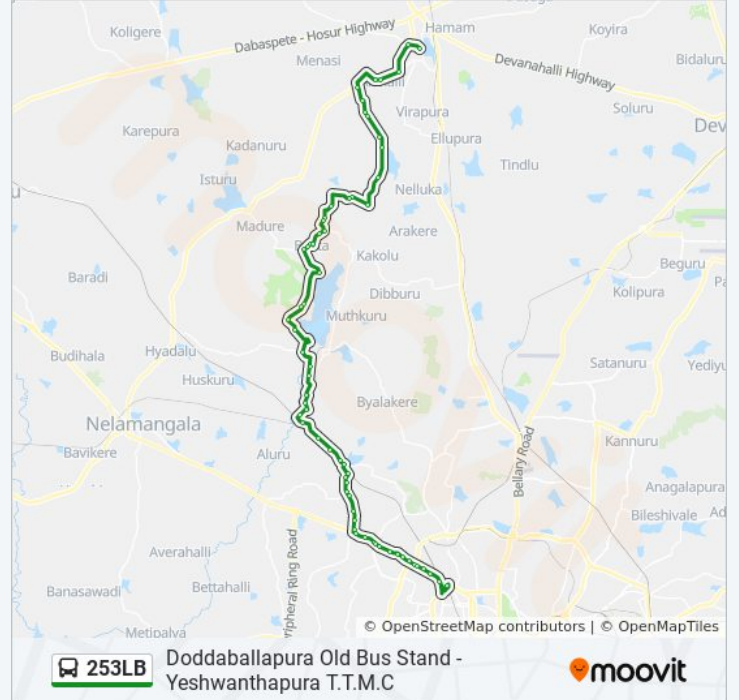

Railway Station Chikkabanavara

Chikka Banavara

Gangamma Temple Chikkabanavara

Dwarakanagara

Soladevanahalli Police Station

Tharabanahalli

Tharabanahalli Choultry

Kempaiahnagara

Thore Nagasandra Cross

Hurali Chikkanahalli

Thirumalapura

Hesaraghatta T.B.Cross

Hesaraghatta

Poultry Farm

Nruthyagrama Gate

Indo Dyanish Farm

C.F.S.P Farm

Bethan Byatha

Seeresandra

Byatha

Byatha Cross

Kamakshipura

Karlapura Gate

Karlapura Colony

Karlapura

Karlapurapalya

Challahalli Colony

Challahalli

Haniyuru

Gowdahalli

Byrasandrapalya Gate

Byrasandra

Yekashipura