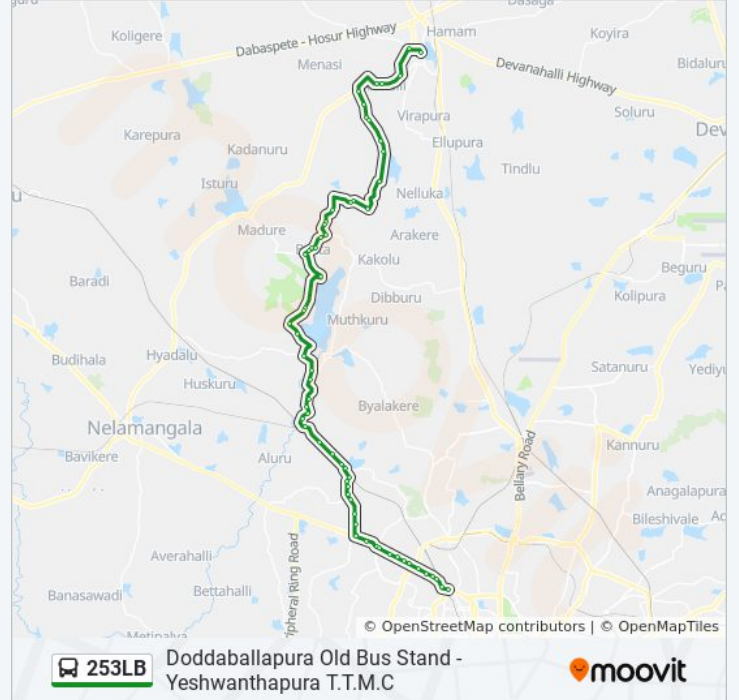

Byatha

Seeresandra

Bethan Byatha

C.F.S.P Farm

Indo Dyanish Farm

Indo Dyanish Farm

Nruthyagrama Gate

Poultry Farm

Hesaraghatta

Hesaraghatta T.B.Cross

Thirumalapura

Hurali Chikkanahalli

Thore Nagasandra Cross

Kempaiahnagara

Tharabanahalli Choultry

Tharabanahalli

Soladevanahalli Police Station

Dwarakanagara

Gangamma Temple Chikkabanavara

Chikka Banavara

Railway Station Chikkabanavara

Janapriya Apartment

Sapthagiri Hospital

Sapthagiri College

Bone Mill

Bagalagunte

Widia School

8th Mile

8th Mile Dasarahalli

T Dasarahalli

Jalahalli Cross

Peenya

S.R.S.Peenya