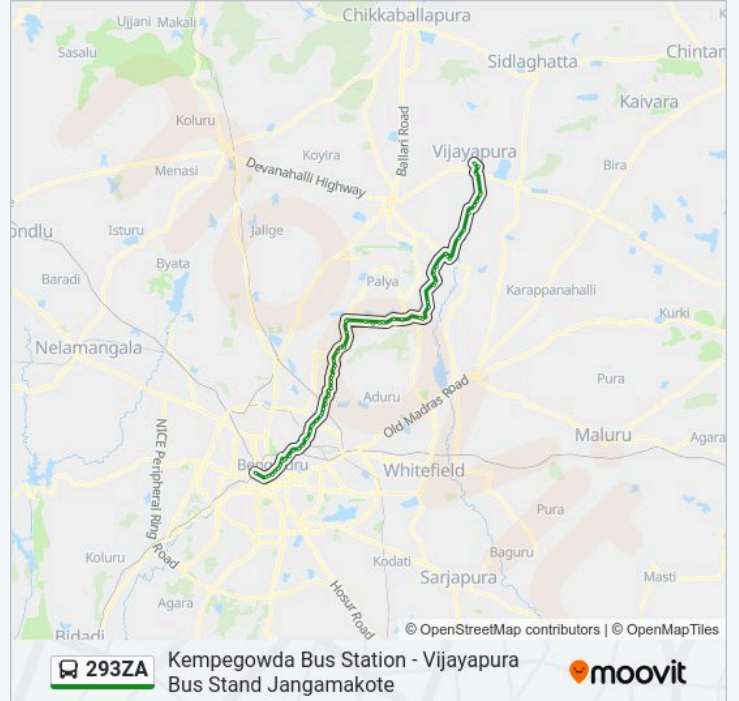

Chowdappanahalli

Budigere

Deshnarayanaswamy Temple

Spriling School

Manchappanahalli Cross

M Hosahalli

Maralakunte

Maralakunte

Mrkt C

Yediyuru Bagalur

Gopalapura (Towards Bagaluru)

Gopalpura Rajajinagara

Gummanahalli

Bagaluru

Bagaluru

Bagalur Santhe

Chakkalatti

Sonnappanahalli

Tavakkal Hospital

Hosuru Bande

Kadasonnappanahalli Gate

Kannuru

Chikka Gubbi Church

Chikka Gubbi Cross

Byrathi Bande

Poornaprajna School

Bible College Byrathi

Gubbi Cross

Kothanuru

M.R.Nursing College

Byrathi Cross

K Narayanapura Cross