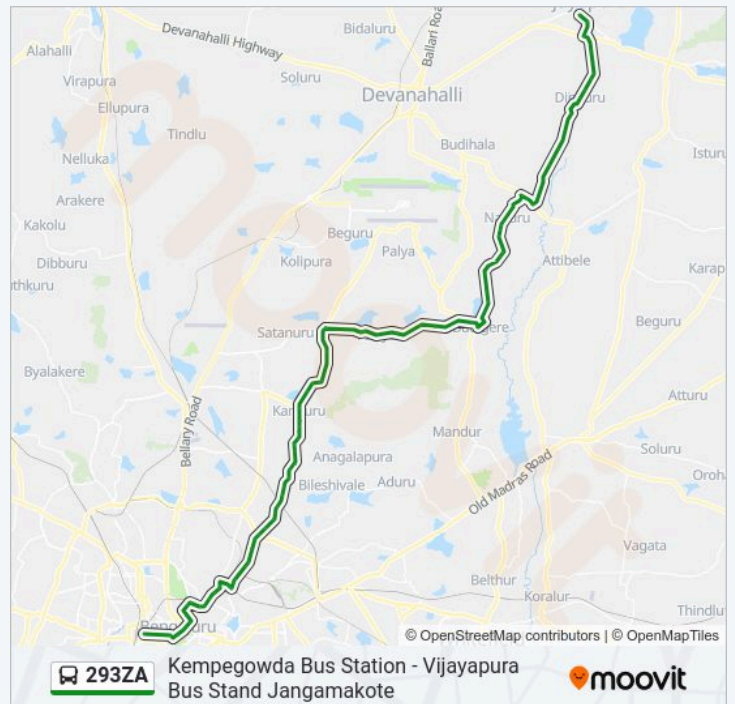

### 293ZA bus Info

**Direction:** Vijayapura Bus Stand Jangamakote

**Stops:** 83

**Trip Duration:** 120 min

**Line Summary:**

Bible College Byrathi

Poornaprajna School

Byrathi Bande