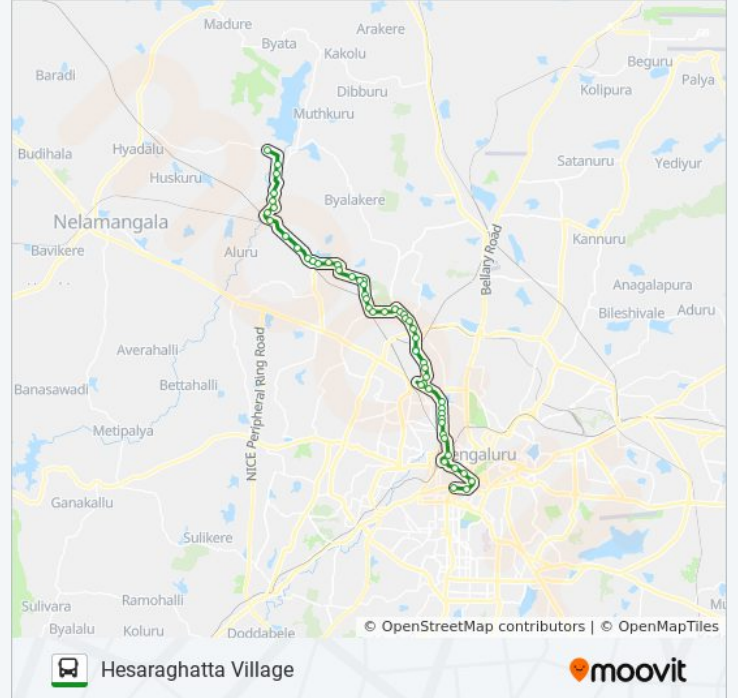

B.E.L.Circle

S.B.I.Bank B.E.L.Circle

B.E.L.Market

H.M.T.Club House

H.M.T.Guest House

Y's Men International Peenya

Gangamma Circle - Fathima Church

Kammagondanahalli Bridge

Kammagondanahalli Post Office

S.R.S.Mathikere

Kammagondanahalli Rama Temple

W.I.M.A.C.Junction

Abbigere Cross

Abbigere Dinne

Abbigere

R.M.G.

Kere Guddadahalli

Gangadhara Kalyana Mantapa

Dasappanapalya

Chikkabanavara

Gangamma Temple Chikkabanavara

Dwarakanagara

Soladevanahalli Police Station

Tharabanahalli

Tharabanahalli Choultry

Kempaiahnagara

Thore Nagasandra Cross

Hurali Chikkanahalli

Thirumalapura

Hesaraghatta T.B.Cross

Hesaraghatta Bus Stand