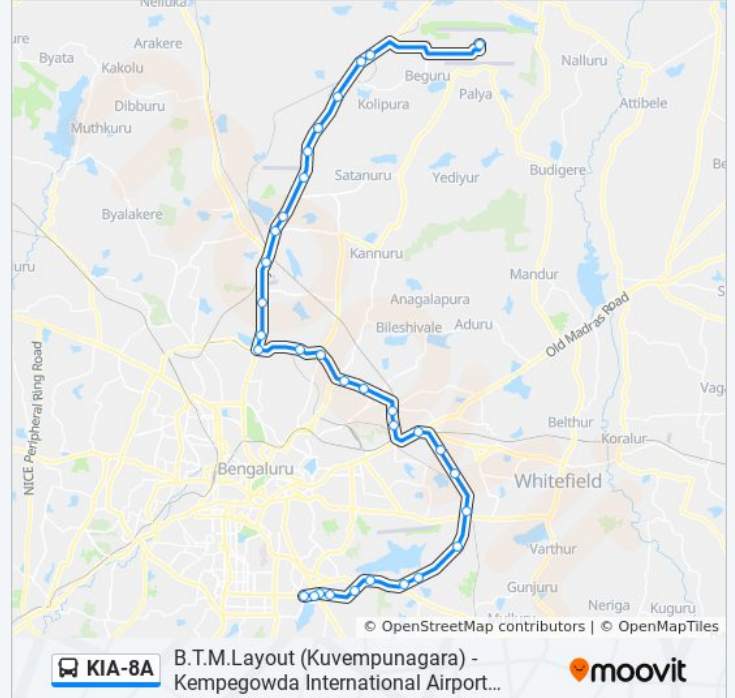

KIA-8A bus Info**Direction:** Kempegowda International Airport**Stops:** 33**Trip Duration:** 108 min**Line Summary:**

Allalasanra Gate

Kogilu Cross

Venkatala

Indian Air Force Yelahanka

Hunasamaranahalli

Bettahalasuru Cross

Chikkajala

Sadahalli Gate

Trumpet (K.I.A)

Cargo Village

D.H.F.L.

Kempegowda International Airport

Direction: Kuvempunagara (B.T.M.Layout)

33 stops

[VIEW LINE SCHEDULE](#)

Kempegowda International Airport

K.I.A.Terminal 2

Trumpet (K.I.A)

Navayuga Toll Airport Road

Sadahalli Gate

Chikkajala

Bettahalasuru Cross