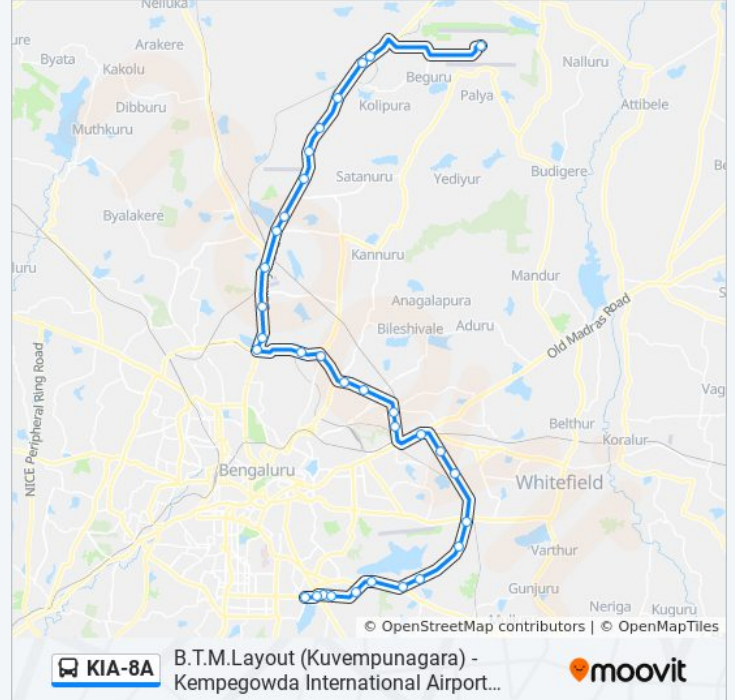

KIA-8A bus Info

Direction: Kuvempunagara (B.T.M.Layout)

Stops: 33

Trip Duration: 112 min

Line Summary:

Kalyananagara

Babusabpalya

Ramamurthy Nagara (B Channasandra Bridge)

Agara Junction (Ring Road)

Depot 25 Gate (Ring Road)

S.I.Apartment (H.S.R.Layout)

Central Silk Board

Kuvempunagara (B.T.M.Layout)

KIA-8A bus time schedules and route maps are available in an offline PDF at moovitapp.com. Use the [Moovit App](#) to see live bus times, train schedule or subway schedule, and step-by-step directions for all public transit in Bengaluru.