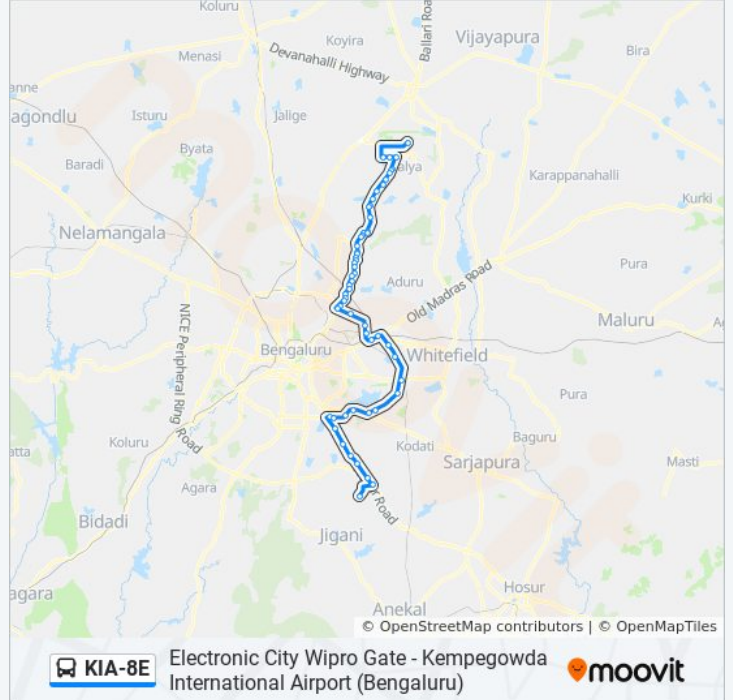

Electronic City Wipro Main Gate - Kempegowda International Airport

[Get The App](#)

The KIA-8E bus line (Electronic City Wipro Main Gate - Kempegowda International Airport) has 2 routes. For regular weekdays, their operation hours are:

(1) Electronic City Wipro Main Gate: 00:40 - 18:00(2) Kempegowda International Airport: 03:00 - 20:30

Use the Moovit App to find the closest KIA-8E bus station near you and find out when is the next KIA-8E bus arriving.

Central Silk Board

S.I.Apartment (H.S.R.Layout)

Depot 25 Gate (Ring Road)

Agara Junction (Ring Road)

Sarjapura Ring Road Junction

KIA-8E bus Time Schedule

Kempegowda International Airport Route Timetable:

Sunday	03:00 - 20:30
Monday	03:00 - 20:30
Tuesday	03:00 - 20:30
Wednesday	03:00 - 20:30
Thursday	03:00 - 20:30
Friday	03:00 - 20:30
Saturday	03:00 - 20:30

KIA-8E bus Info

Direction: Kempegowda International Airport

Stops: 37

Trip Duration: 131 min

Line Summary:

Bellanduru City Light Apartment
Kadubisanahalli
Kalamandira Marathahalli Bridge
Rainbow Hospital / Doddanekkundi Bridge
Mahadevapura Ring Road
K.R.Puram Metro Station
Kasthurinagara
Ramamurthy Nagara (B Channasandra Bridge)
Babusabpalya
80 Feet Road Kalyananagara
Hennuru Junction
Geddalahalli
Kothanuru
Byrathi Bande
Kannuru
Hosuru Bande
Chakkalatti
Bagaluru
K.I.A.D.B. Hoovinayakanahalli Gate
Bande Kodigehallipalya
Mylanahalli
Beguru
Cargo Village
D.H.F.L.
Kempegowda International Airport