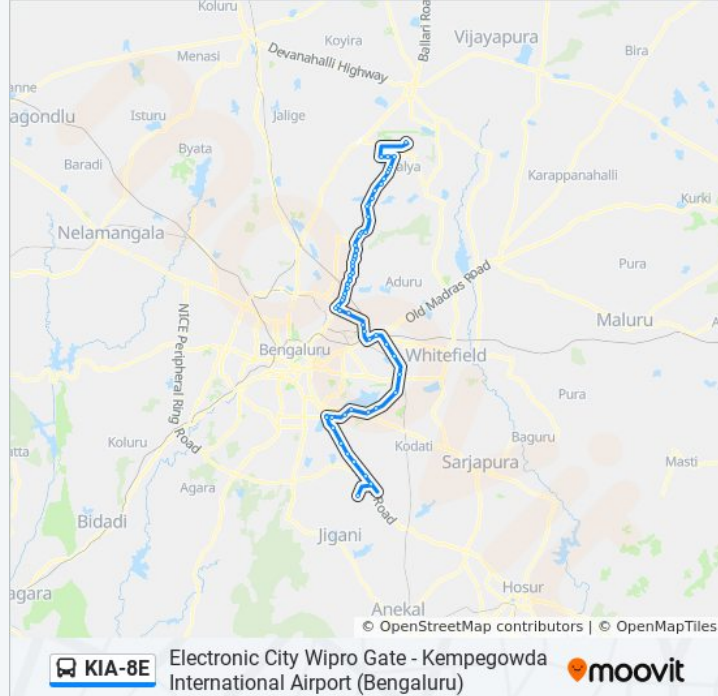

Electronic City Wipro Main Gate - Kempegowda International Airport

[Get The App](#)

The KIA-8E bus line (Electronic City Wipro Main Gate - Kempegowda International Airport) has 2 routes. For regular weekdays, their operation hours are:

(1) Electronic City Wipro Main Gate: 00:40 - 18:00(2) Kempegowda International Airport: 03:00 - 20:30

Use the Moovit App to find the closest KIA-8E bus station near you and find out when is the next KIA-8E bus arriving.

Kudlu Gate

Singasandra

Hosa Road

Konappana Agarhara

Infosys Parking Lot

Electronic City Wipro Main Gate

Direction: Kempegowda International Airport

37 stops

[VIEW LINE SCHEDULE](#)

Electronic City Wipro Main Gate

Electronic City

Konappana Agarhara Service Road

Hosa Road

Singasandra

Kudlu Gate

Bommanahalli