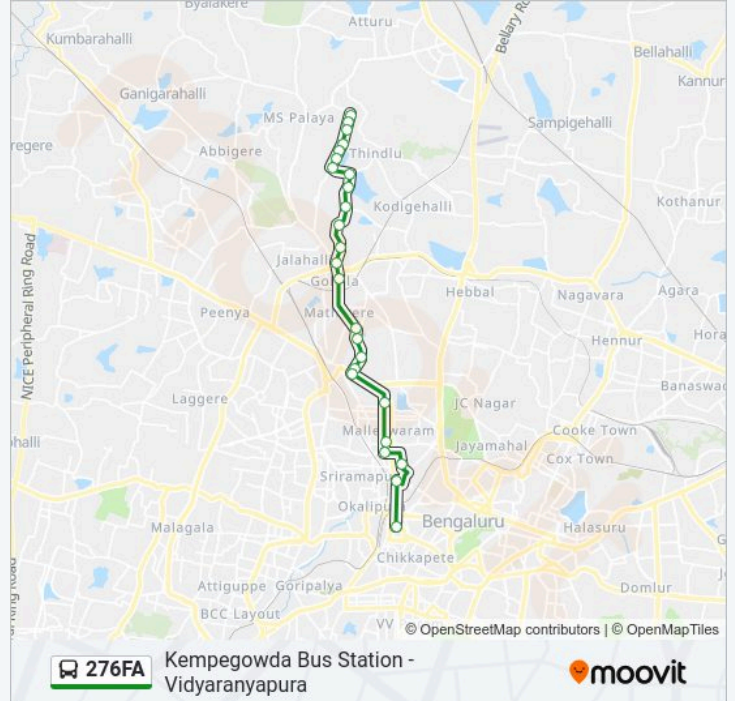

The 276FA bus line (Kempegowda Bus Station - Vidyaranyapura) has 2 routes. For regular weekdays, their operation hours are:

(1) Kempegowda Bus Station: 05:30 - 16:40(2) Vidyaranyapura: 06:25 - 22:10

Use the Moovit App to find the closest 276FA bus station near you and find out when is the next 276FA bus arriving.

Direction: Kempegowda Bus Station

25 stops

[VIEW LINE SCHEDULE](#)

Vidyaranyapura
Durga Parameshwari Temple
Echal Mara Vidyaranyapura
Vidyaranyapura Post Office
Lakshmi Venkateshwara Temple
3rd Block B.E.L.Vidyaranyapura
1st Block B.E.L.Vidyaranyapura
Nanjappa Circle
Chamundeshwari Layout
Dodda Bommasandra
Nagaland Circle
B.E.L.Hospital
Bel Circle
Gokula
M.S.Ramaiah College
Diwanarapalya
Ayyapa Temple Yeshwanthapura
Toll Gate Yeshwanthapura
Yeshwanthapura Circle
18th Cross Malleshwaram
8th Cross Malleshwaram

276FA bus Time Schedule

Kempegowda Bus Station Route Timetable:

Sunday	05:30 - 16:40
Monday	05:30 - 16:40
Tuesday	05:30 - 16:40
Wednesday	05:30 - 16:40
Thursday	05:30 - 16:40
Friday	05:30 - 16:40
Saturday	05:30 - 16:40

276FA bus Info**Direction:** Kempegowda Bus Station**Stops:** 25**Trip Duration:** 30 min**Line Summary:**

Malleshwaram Circle

Malleshwaram Link Road

Central (Towards K.B.S.Majestic)

Kempegowda Bus Station