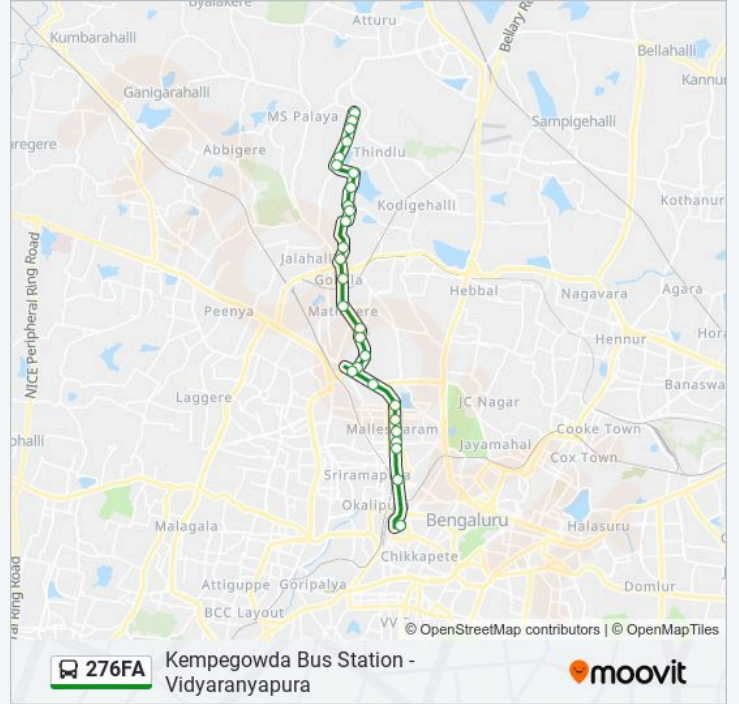

The 276FA bus line (Kempegowda Bus Station - Vidyaranyapura) has 2 routes. For regular weekdays, their operation hours are:

(1) Kempegowda Bus Station: 05:30 - 16:40(2) Vidyaranyapura: 06:25 - 22:10

Use the Moovit App to find the closest 276FA bus station near you and find out when is the next 276FA bus arriving.

276FA bus Time Schedule

Kempegowda Bus Station Route Timetable:

Sunday	05:30 - 16:40
Monday	05:30 - 16:40
Tuesday	05:30 - 16:40
Wednesday	05:30 - 16:40
Thursday	05:30 - 16:40
Friday	05:30 - 16:40
Saturday	05:30 - 16:40

276FA bus Info

Direction: Vidyaranyapura

Stops: 28

Trip Duration: 31 min

Line Summary:

Dodda Bommasandra

Dodda Bommasandra

Chamundeshwari Layout

Nanjappa Circle

1st Block B.E.L.Vidyaranyapura

3rd Block B.E.L.Vidyaranyapura

Vidyaranyapura Post Office

Echal Mara Vidyaranyapura

Durga Parameshwari Temple

Vidyaranyapura

276FA bus time schedules and route maps are available in an offline PDF at moovitapp.com. Use the Moovit App to see live bus times, train schedule or subway schedule, and step-by-step directions for all public transit in Bengaluru.