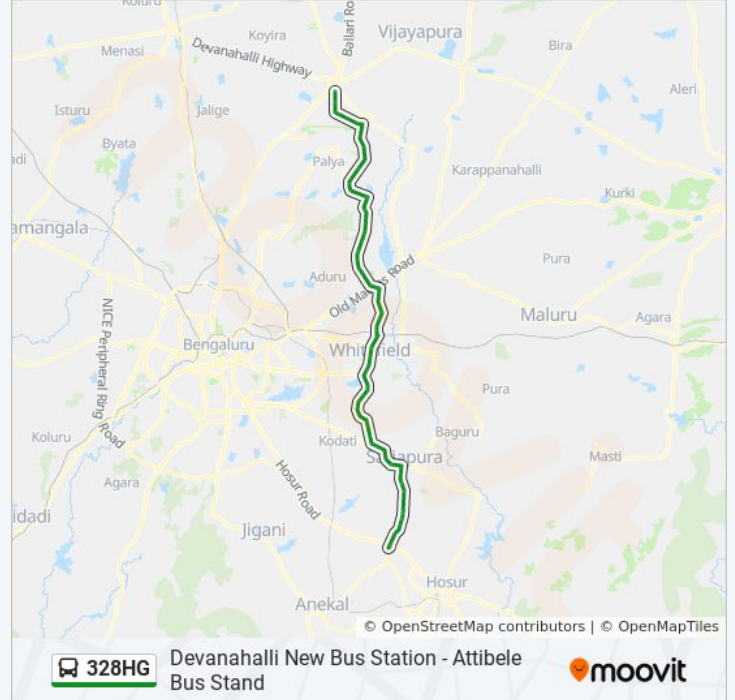

Jyothipura

Singarapura

Kattugollahalli

Hancharahalli Gate

Mandur

Premium Farm Mandur

New Baldwin International School

Bommenahalli

S.K.F.Factory

Budigere Cross

Konadasapura

Gorivegere Gate

Safal Market

Khaji Sonnenahalli Gate

Bevina Mara Kannamangala

Sri Lakshmi Industries

Chaithanya Samarpana Apartments

Shell Petrol Bunk

Seegehalli Gate

Belathuru

Sathya Sai Baba Mandir

Kadugodi Bridge

Hope Farm

Coffee Day Hope Farm

Sai Baba General Hospital

Whitefield Post Office

Brooke Bond

Varthuru Kodi

Varthuru High School

Varthuru

Varthuru Police Station

K.K.School

Vinayakanagara Gunjuru