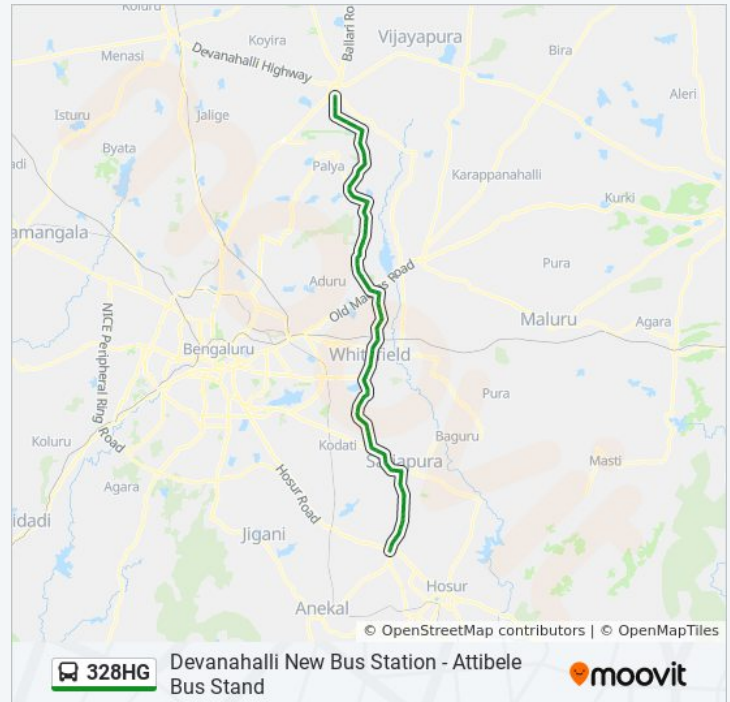

Whitefield Post Office

Sai Baba General Hospital

Coffee Day Hope Farm

Hope Farm

Saturday

14:30 - 17:00

328HG bus Info

Direction: Devanahalli New Bus Station

Stops: 81

Trip Duration: 145 min

Line Summary:

Kadugodi Bridge

Kadugodi Bus Station

Sathya Sai Baba Mandir

Bellathur

Seegehalli Gate