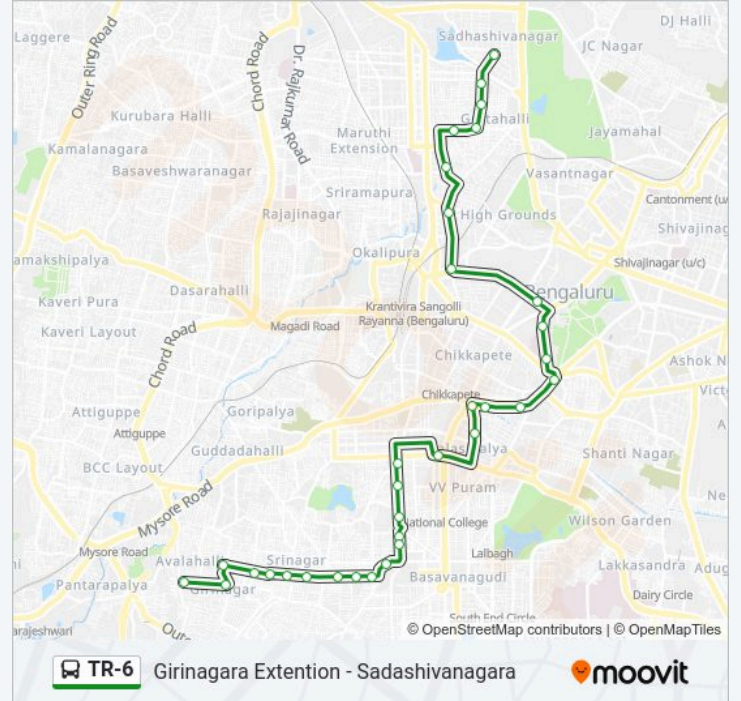

### TR-6 bus Info

**Direction:** Girinagara Extention

**Stops:** 33

**Trip Duration:** 42 min

**Line Summary:**

Bangalore High School

Ramakrishna Ashrama

Ramakrishna Ashrama

Muneshwara Block

Girinagara

Girinagara 2nd Stage

Girinagara Extension

TR-6 bus time schedules and route maps are available in an offline PDF at [moovitapp.com](https://moovitapp.com). Use the Moovit App to see live bus times, train schedule or subway schedule, and step-by-step directions for all public transit in Bengaluru.