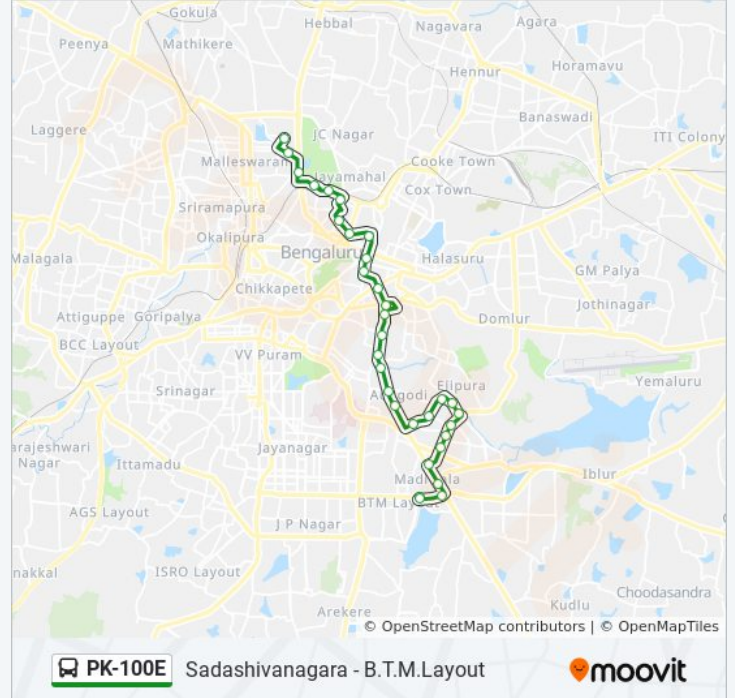

St Patrick Church

State Bank Of India (Bowring Institute)

M.G.Road

Shivajinagara Bus Station

Cunningham Road

Vasanthnagara (Ambedkar Bhavana)

Ganesha Temple

Forum City Apartment

R.M.Guttahalli

Cs-Sadashivanagara Indian Bank

Sadashivanagara

PK-100E bus time schedules and route maps are available in an offline PDF at moovitapp.com. Use the [Moovit App](#) to see live bus times, train schedule or subway schedule, and step-by-step directions for all public transit in Bengaluru.

[About Moovit](#) • [MaaS Solutions](#) • [Supported Countries](#) • [Mooviter Community](#)

© 2024 Moovit - All Rights Reserved

Check Live Arrival Times