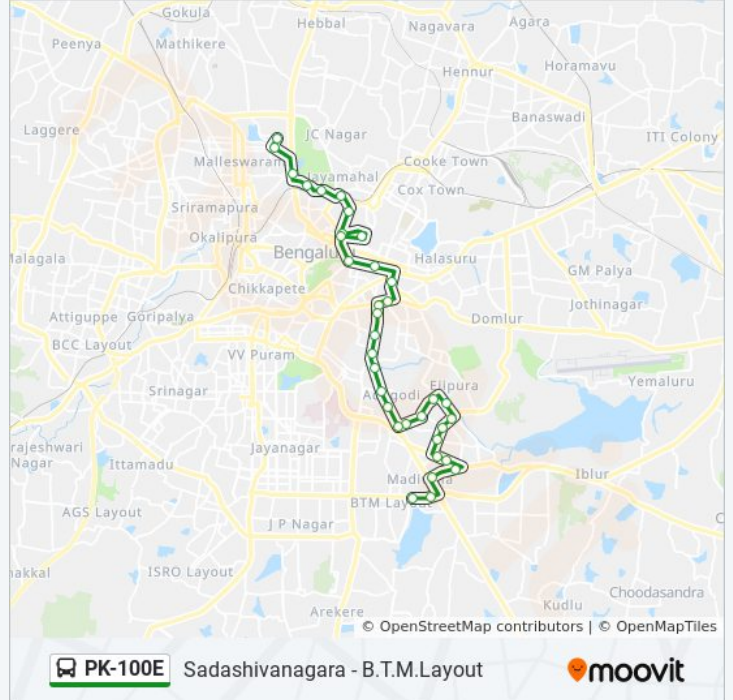

PK-100E

Sadashivanagara - B.T.M.Layout

Get The App

The PK-100E bus line (Sadashivanagara - B.T.M.Layout) has 2 routes. For regular weekdays, their operation hours are: (1) B.T.M.Layout: 06:10 - 20:25(2) Sadashivanagara: 08:15 - 19:05
Use the Moovit App to find the closest PK-100E bus station near you and find out when is the next PK-100E bus arriving.

Direction: B.T.M.Layout

33 stops

[VIEW LINE SCHEDULE](#)

Sadashivanagara
Bashyam Circle
R.M.Guttahalli
Forum City Apartment
Ganesha Temple
Cantonment Railway Station
C.S.I.Hospital Queens Road
Shivajinagara Bus Station
Indian Express
M.G Statue (Chinnaswamy Stadium)
M.G.Road Metro Station
Mayo Hall
Life Style
Johnson Market
Johnson Market
Elgin Floor Mill
Phothalappa Garden Adugodi
Adugodi
Adugodi Police Quarters
Forum Mall
Jyothi Nivas College
Kalyana Mantapa Koramangala

PK-100E bus Time Schedule

B.T.M.Layout Route Timetable:

Sunday	06:10 - 20:25
Monday	06:10 - 20:25
Tuesday	06:10 - 20:25
Wednesday	06:10 - 20:25
Thursday	06:10 - 20:25
Friday	06:10 - 20:25
Saturday	06:10 - 20:25

PK-100E bus Info**Direction:** B.T.M.Layout**Stops:** 33**Trip Duration:** 45 min**Line Summary:**

Koramangala Police Station
 Koramangala Bus Station
 Sony World 80 Feet Road Koramangala
 Canara Bank Koramangala
 B.D.A.Complex Koramangala
 Koramangala Water Tank
 Kudure Mukha Colony
 Krupanidhi College Madiwala
 Madiwala
 Central Silk Board
 Kuvempunagara (B.T.M.Layout)