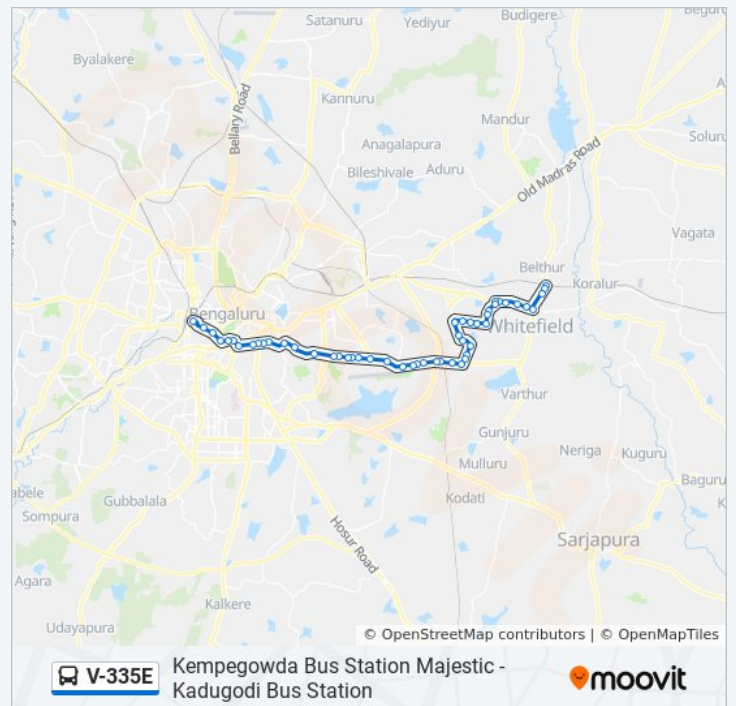

Use the Moovit App to find the closest V-335E bus station near you and find out when is the next V-335E bus arriving.

**Direction: Kadugodi Bus Station**

49 stops

[VIEW LINE SCHEDULE](#)

Kempegowda Bus Station  
Maharani College  
K.R.Circle  
St Marthas Hospital Corporation  
Corporation  
St.Joseph Boys High School Malya Hospital  
Richmond Circle  
Richmond Circle (Bishop Coton Girls High School)  
St.Joseph College  
Brigade Road  
Mayo Hall  
Mayo Hall  
Hosmat Hospital  
Military Accounts Office  
Commando Hospital  
Domlur  
Domlur Flyover  
Kodihalli  
Manipal Hospital  
Murugeshpalya  
Rajarajeshwari Talkies

### V-335E bus Info

**Direction:** Kempegowda Bus Station

**Stops:** 43

**Trip Duration:** 67 min

**Line Summary:**

Military Accounts Office

Kendriya Vidyalaya A.S.C.Center

Life Style