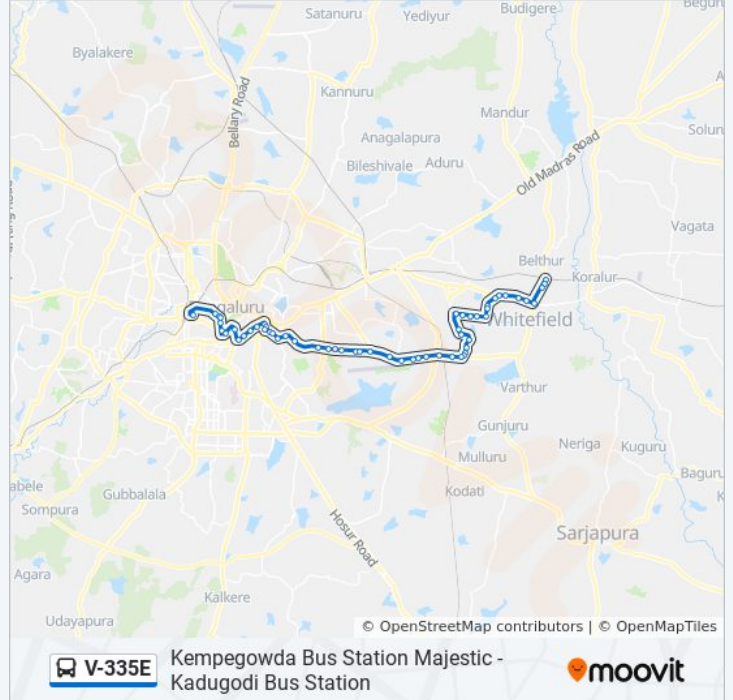

🚌 V-335E

Kempegowda Bus Station - Kadugodi Bus Station

Get The App

The V-335E bus line (Kempegowda Bus Station - Kadugodi Bus Station) has 2 routes. For regular weekdays, their operation hours are:

(1) Kadugodi Bus Station: 6:00 AM - 10:20 PM (2) Kempegowda Bus Station: 5:00 AM - 10:10 PM

Use the Moovit App to find the closest V-335E bus station near you and find out when is the next V-335E bus arriving.

**Direction: Kadugodi Bus Station**

49 stops

[VIEW LINE SCHEDULE](#)

Kempegowda Bus Station  
Maharani College  
K.R.Circle  
St Marthas Hospital Corporation  
Corporation  
St.Joseph Boys High School Malya Hospital  
Richmond Circle  
Richmond Circle (Bishop Coton Girls High School)  
St.Joseph College  
Brigade Road  
Mayo Hall  
Mayo Hall  
Hosmat Hospital  
Military Accounts Office  
Commando Hospital  
Domlur  
Domlur Flyover  
Kodihalli  
Manipal Hospital  
Murugeshpalya  
Rajarajeshwari Talkies

**V-335E bus Time Schedule**

Kadugodi Bus Station Route Timetable:

Sunday	6:00 AM - 10:20 PM
Monday	6:00 AM - 10:20 PM
Tuesday	6:00 AM - 10:20 PM
Wednesday	6:00 AM - 10:20 PM
Thursday	6:00 AM - 10:20 PM
Friday	6:00 AM - 10:20 PM
Saturday	6:00 AM - 10:20 PM

**V-335E bus Info****Direction:** Kadugodi Bus Station**Stops:** 49**Trip Duration:** 71 min**Line Summary:**

H.A.L.Main Gate  
 Helicopter Division  
 H.A.L.Kalyana Mantapa  
 Yamalur Cross  
 Doddanekkundi C.R.S.  
 Marathahalli  
 Marathahalli Bridge  
 Munnekolalu Cross (Spice Garden)  
 Kundalahalli Gate  
 Kundalahalli  
 B.E.M.L.Layout  
 A.E.C.S.Layout  
 C.M.R.I.T.College  
 Kundalahalli Colony  
 Graphite India  
 S.A.P.Labs  
 I.Gate  
 K.T.P.O.  
 Whitefield Bus Station  
 Sathya Sai Hospital  
 I.T.P.L Back Gate  
 Pattandur Agrahara Gate  
 I.T.P.L.Whitefield  
 G.R.Tech Park I.T.P.L.  
 B.P.L.  
 Hope Farm  
 Kadugodi Bridge  
 Kadugodi Bus Station