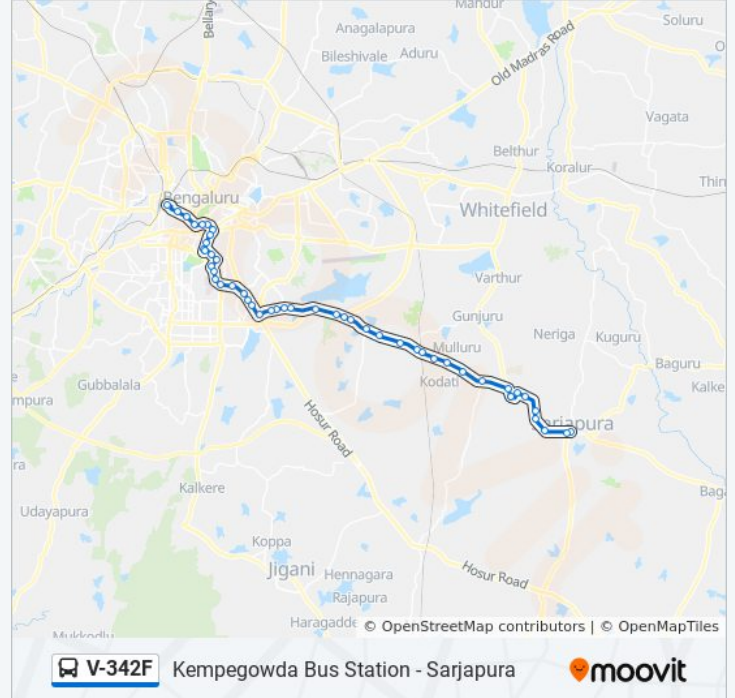

K.H.Road

Walker Langford Road

Richmond Circle

Pallavi Talkies

St.Marthas Hospital Corporation

Mysore Bank

Kempegowda Bus Station

Direction: Sarjapura

43 stops

[VIEW LINE SCHEDULE](#)

Kempegowda Bus Station

Maharani College

K.R.Circle

St Marthas Hospital Corporation

Corporation

Subbaiah Circle