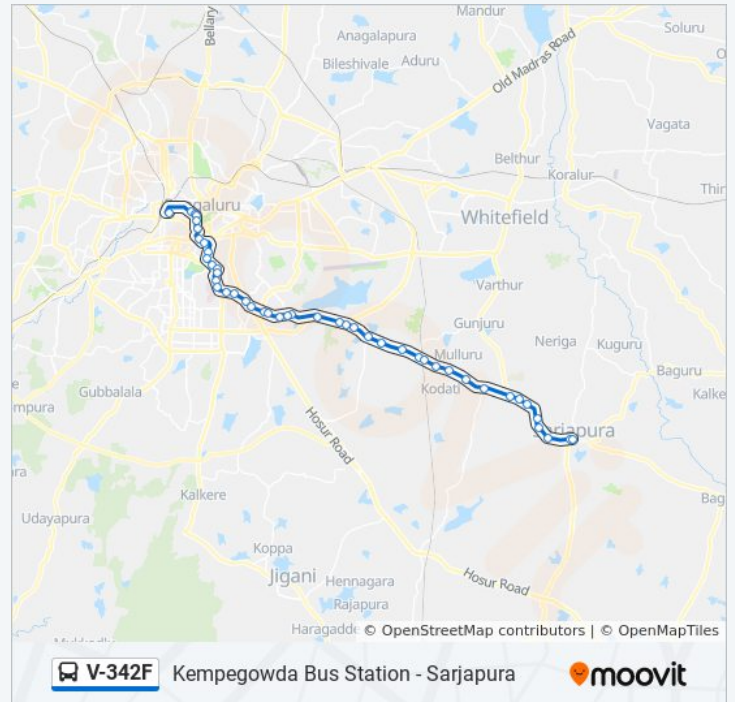

Crystal Apartment Sarjapura Road

V-342F bus Info

Direction: Sarjapura

Stops: 43

Trip Duration: 68 min

Line Summary:

Somapura Gate

Sarjapura Circle