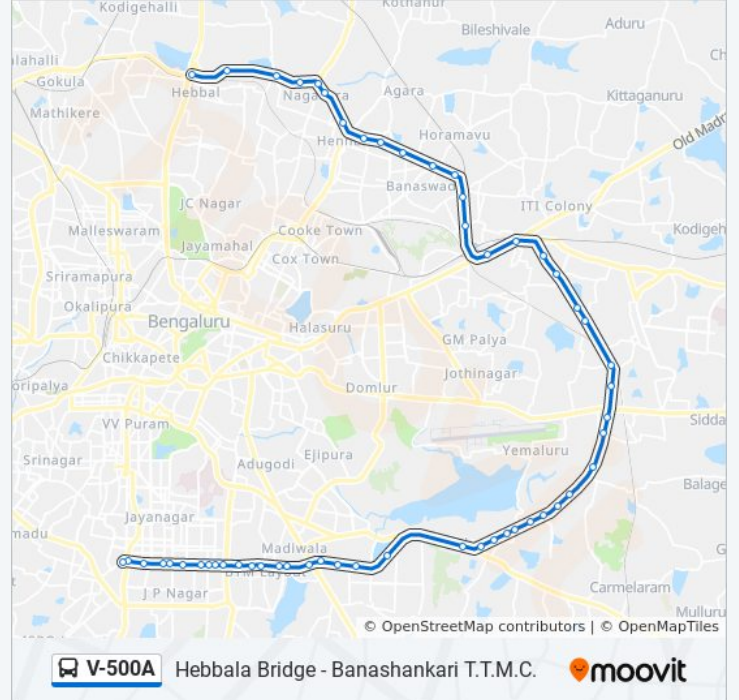

Central Silk Board

Kuvempunagara (B.T.M.Layout)

16th Main B.T.M.Layout

B.T.M.Layout Water Tank

M.I.C.O.Layout

Jayadeva Hospital

East End Jayanagara

Ragigudda Temple

Marenahalli

Sangam Circle

Banashankari Bus Station

V-500A Hebbala Bridge - Banashankari T.T.M.C.

Direction: Hebbala Bridge

45 stops

[VIEW LINE SCHEDULE](#)

Banashankari Bus Station