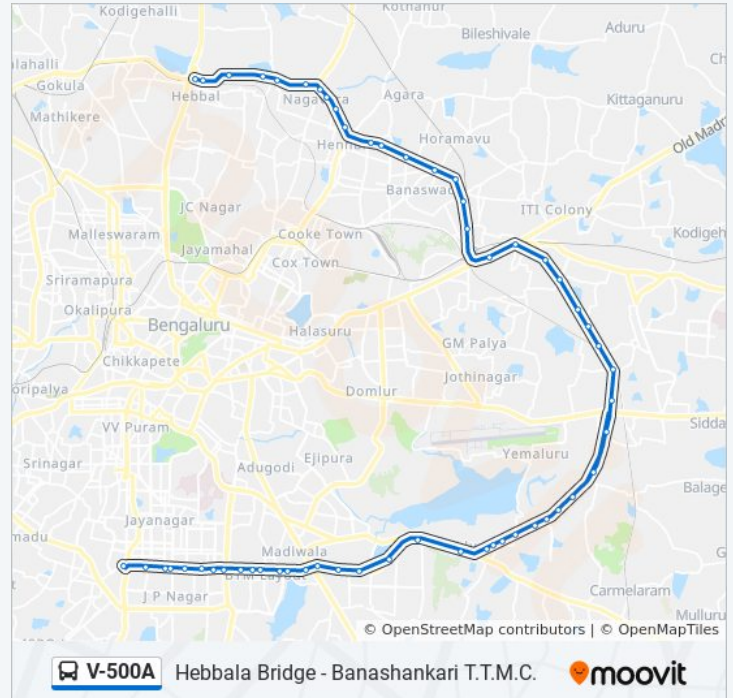

Kalyananagara

V-500A bus Info

Direction: Hebbala Bridge

Stops: 45

Trip Duration: 141 min

Line Summary:

Hennur Junction

H.B.R.Layout (Ring Road)

Nagavara Junction

Manyatha Tech Park

Veerannapalya

Kempapura

Hebbala Bridge

V-500A bus time schedules and route maps are available in an offline PDF at moovitapp.com. Use the [Moovit App](#) to see live bus times, train schedule or subway schedule, and step-by-step directions for all public transit in Bengaluru.