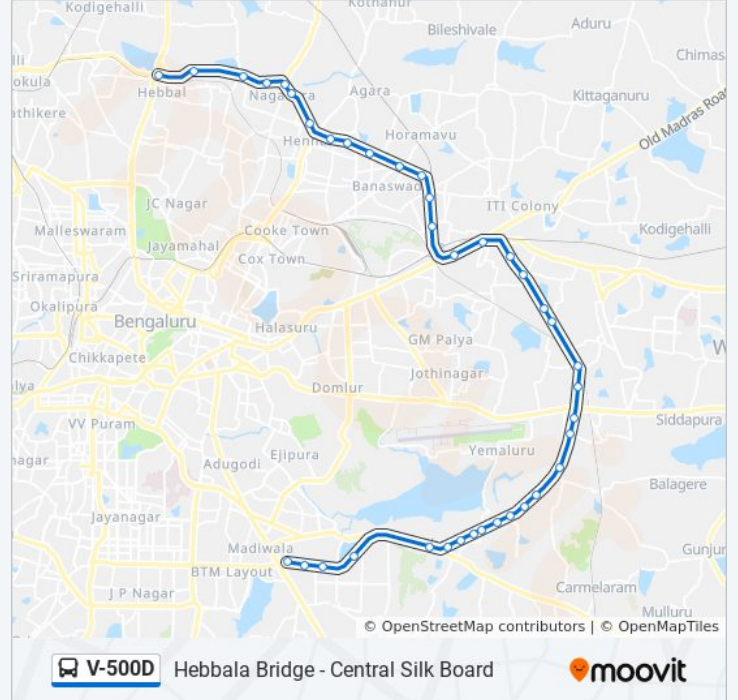

V-500D

Hebbala Bridge - Central Silk Board

Get The App

The V-500D bus line (Hebbala Bridge - Central Silk Board) has 2 routes. For regular weekdays, their operation hours are:

(1) Central Silk Board: 5:30 AM - 9:30 PM (2) Hebbala Bridge: 5:55 AM - 9:05 PM

Babusabpalya

Kalyana Nagara Ring Road

Kalyananagara

Hennur Cross

Nagavara Junction

Manyatha Tech Park

Veeranapalya

Kempapura Hebbala

Hebbala Bridge

V-500D bus time schedules and route maps are available in an offline PDF at [moovitapp.com](https://moovitapp.com). Use the [Moovit App](#) to see live bus times, train schedule or subway schedule, and step-by-step directions for all public transit in Bengaluru.