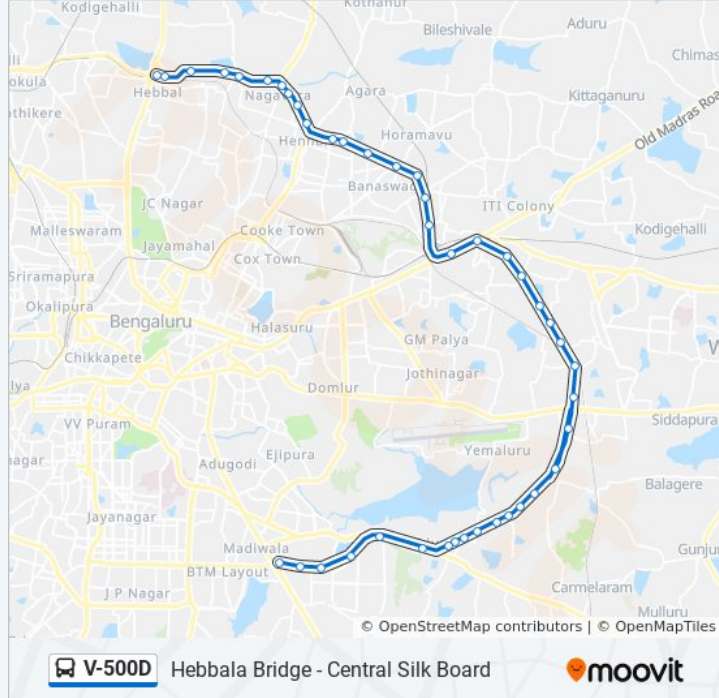

Use the Moovit App to find the closest V-500D bus station near you and find out when is the next V-500D bus arriving.

**Direction: Central Silk Board**

35 stops

[VIEW LINE SCHEDULE](#)

Hebbala Bridge  
Kempapura Hebbala  
Veeranapalya  
Manyatha Tech Park  
Nagavara Junction  
H.B.R.Layout Ring Road  
Hennur Cross  
Kalyananagara  
Kalyana Nagara Ring Road  
Babusabpalya  
Banasawadi  
Vijaya Bank Colony  
Ramamurthy Nagar (Ring Road)  
Kasthurinagara  
Tin Factory  
K.R.Puram Metro Station  
B Narayanapura Ring Road  
E.M.C.2  
Rainbow Hospital / Doddanekkundi Bridge  
Karthiknagara  
Kalamandira Marathahalli Bridge

**V-500D bus Info****Direction:** Central Silk Board**Stops:** 35**Trip Duration:** 87 min**Line Summary:**

Multiplex Marathahalli

Kadabisanahalli

New Horizon College

Devarabisanahalli

Eco Space Ring Road

Bellanduru City Light Apartment

**Direction: Hebbala Bridge**

35 stops

[VIEW LINE SCHEDULE](#)

Central Silk Board Bus Station

Central Silk Board

H.S.R.Layout (S.I.Apartment)

H.S.R.Layout B.D.A.Complex (Ring Road)

Depot 25 (H.S.R.Layout)