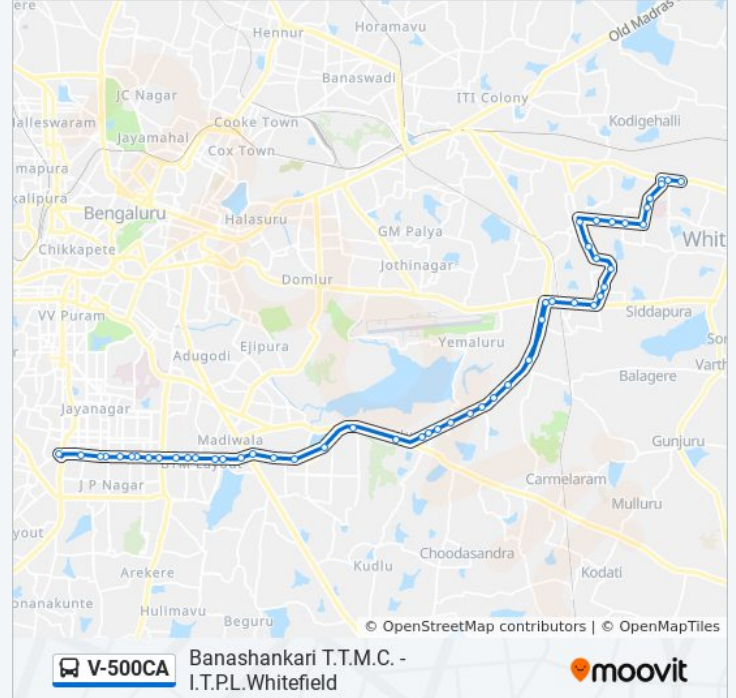

Sangam Circle

Banashankari Bus Station

**Direction: I.T.P.L.Whitefield**

48 stops

[VIEW LINE SCHEDULE](#)

Banashankari Bus Station

Banashankari

Sangam Circle