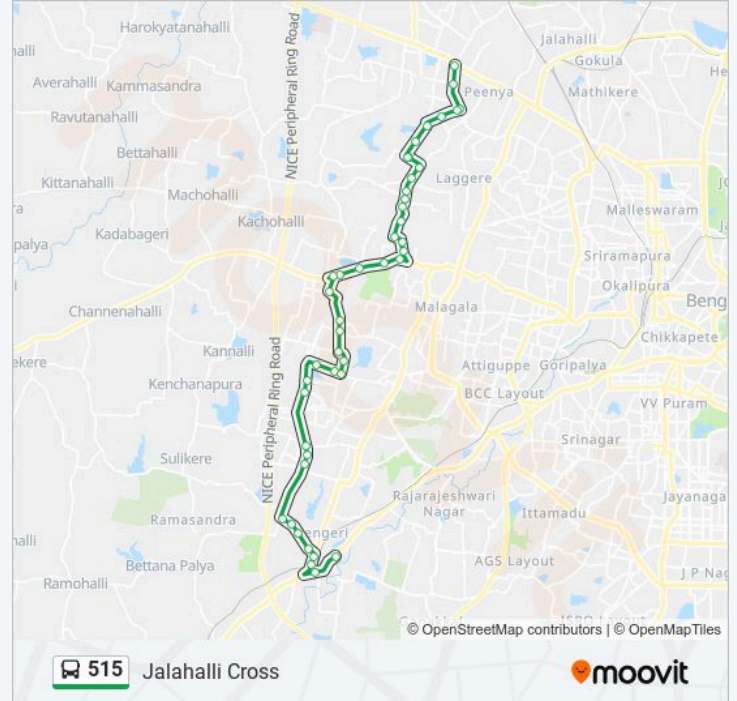

East West College Cross

Anjananagara

Herohalli Cross

Janapriya Apartment

Sunkadakatte

Aralimara Sunkadakatte

Maramma Temple Hegganahalli

Neelagiri Thopu

Hegganahalli Cross

Hegganahalli

Hegganahalli

Milk Dairy Goodwill School

Peenya 2nd Stage

Rajagopala Nagara

14th Cross Peenya

14th Cross Peenya

Brundavana Peenya

N.T.T.F.Peenya

Rolling Mill

Tvs Cross

T.V.S.Cross

Systems Peenya

Jalahalli Cross

Direction: Kengeri T.T.M.C.

42 stops

[VIEW LINE SCHEDULE](#)

Jalahalli Cross

Systems Peenya

T.V.S.Cross

Rolling Mill

N.T.T.F.Peenya

Brundavana Peenya

515 bus Time Schedule

Kengeri T.T.M.C. Route Timetable:

Sunday	05:50 - 21:10
Monday	05:50 - 21:10
Tuesday	05:50 - 21:10
Wednesday	05:50 - 21:10
Thursday	05:50 - 21:10
Friday	05:50 - 21:10
Saturday	05:50 - 21:10