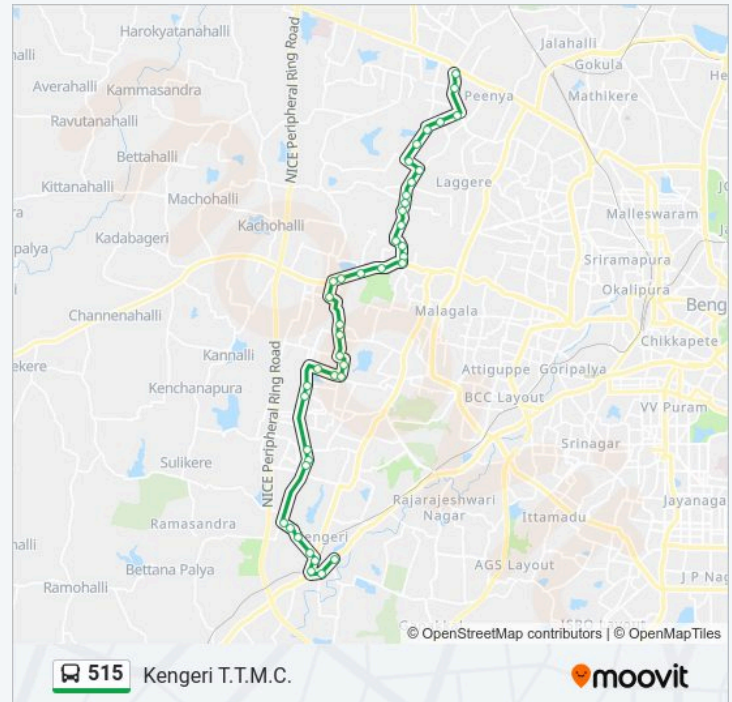

515 bus Info

Direction: Kengeri T.T.M.C.

Stops: 42

Trip Duration: 52 min

Line Summary:

Kommaghatta Junction

Kengeri Ganesha Temple

Kengeri Police Station