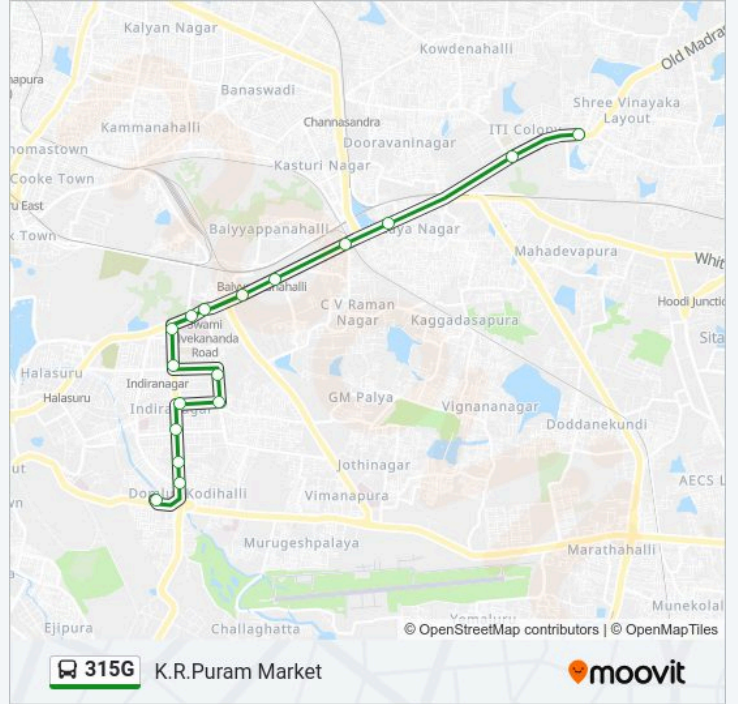

315G bus Info

Direction: Domlur T.T.M.C.

Stops: 18

Trip Duration: 26 min

Line Summary:

Direction: K.R.Puram Market

17 stops

[VIEW LINE SCHEDULE](#)

315G bus Time Schedule

K.R.Puram Market Route Timetable:

Sunday	08:45 - 18:05
Monday	08:45 - 18:05
Tuesday	08:45 - 18:05
Wednesday	08:45 - 18:05
Thursday	08:45 - 18:05
Friday	08:45 - 18:05
Saturday	08:45 - 18:05

315G bus Info

Direction: K.R.Puram Market

Stops: 17

Trip Duration: 28 min

Line Summary:

315G bus time schedules and route maps are available in an offline PDF at moovitapp.com. Use the Moovit App to see live bus times, train schedule or subway schedule, and step-by-step directions for all public transit in Bengaluru.