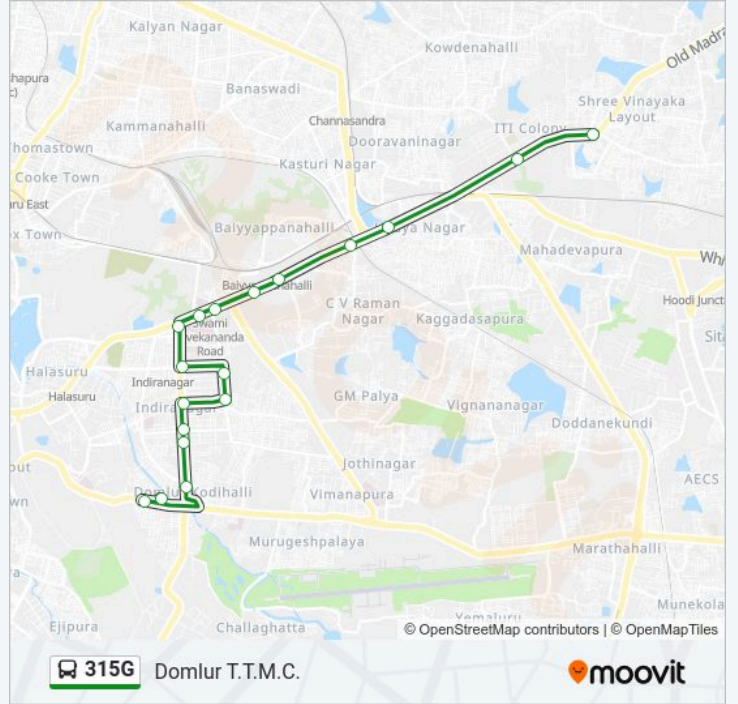

Use the Moovit App to find the closest 315G bus station near you and find out when is the next 315G bus arriving.

Direction: Domlur T.T.M.C.

18 stops

[VIEW LINE SCHEDULE](#)

K.R.Puram Market
I.T.I.Colony Gate
Tin Factory
Benniganahalli
Baiyappanahalli Metro Station
N.G.E.F.
Swamy Vivekananda Metro Station
Swamy Vivekananda Metro Station / Isolation Hospital
Binnamangala
Indiranagara Police Station / K.F.C.
Chinmaya Mission Hospital
Tippasandra
6th Main Road
H.A.L.2nd Stage 12th Main
New Horizon School
Doopanahalli
Domlur
Dr.B.R.Ambedkar Bus Terminal (Domlur)

315G bus Time Schedule

Domlur T.T.M.C. Route Timetable:

Sunday	08:00 - 17:20
Monday	08:00 - 17:20
Tuesday	08:00 - 17:20
Wednesday	08:00 - 17:20
Thursday	08:00 - 17:20
Friday	08:00 - 17:20
Saturday	08:00 - 17:20

315G bus Info

Direction: Domlur T.T.M.C.

Stops: 18

Trip Duration: 26 min

Line Summary:

Direction: K.R.Puram Market

17 stops

[VIEW LINE SCHEDULE](#)