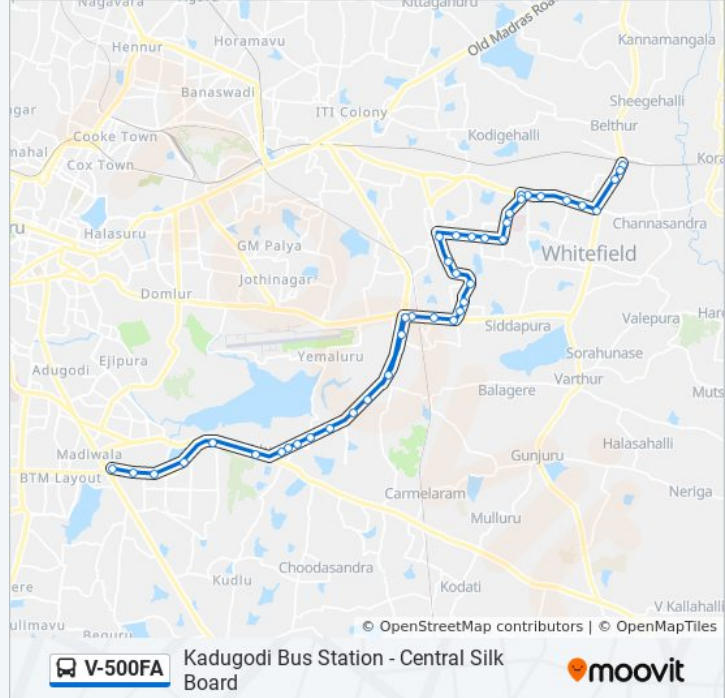

Marathahalli Bridge

Multiplex Marathahalli

Kadabisanahalli

New Horizon College

Devarabisanahalli

Eco Space Ring Road

Bellanduru

Petrol Bunk Bellanduru

Junction Of Sarjapura Ring Road

Ibbaluru

Agara Junction (Ring Road)

Depot 25 (H.S.R.Layout)

H.S.R.Layout B.D.A.Complex (Ring Road)

H.S.R.Layout (S.I.Apartment)

Central Silk Board

Central Silk Board

Roopena Agrahara

Bommanahalli

Direction: Kadugodi Bus Station

44 stops

[VIEW LINE SCHEDULE](#)

Bommanahalli

Bommanahalli

Roopena Agrahara

Central Silk Board

Central Silk Board

H.S.R.Layout (S.I.Apartment)

H.S.R.Layout B.D.A.Complex (Ring Road)

Depot 25 (H.S.R.Layout)

Agara Junction (Ring Road)

Ibbaluru

Junction Of Sarjapura Ring Road

V-500FA bus Time Schedule

Kadugodi Bus Station Route Timetable:

Sunday	9:00 AM - 4:30 PM
Monday	9:00 AM - 4:30 PM
Tuesday	9:00 AM - 4:30 PM
Wednesday	9:00 AM - 4:30 PM
Thursday	9:00 AM - 4:30 PM
Friday	9:00 AM - 4:30 PM
Saturday	9:00 AM - 4:30 PM

V-500FA bus Info

Direction: Kadugodi Bus Station

Stops: 44

Trip Duration: 64 min

Line Summary: