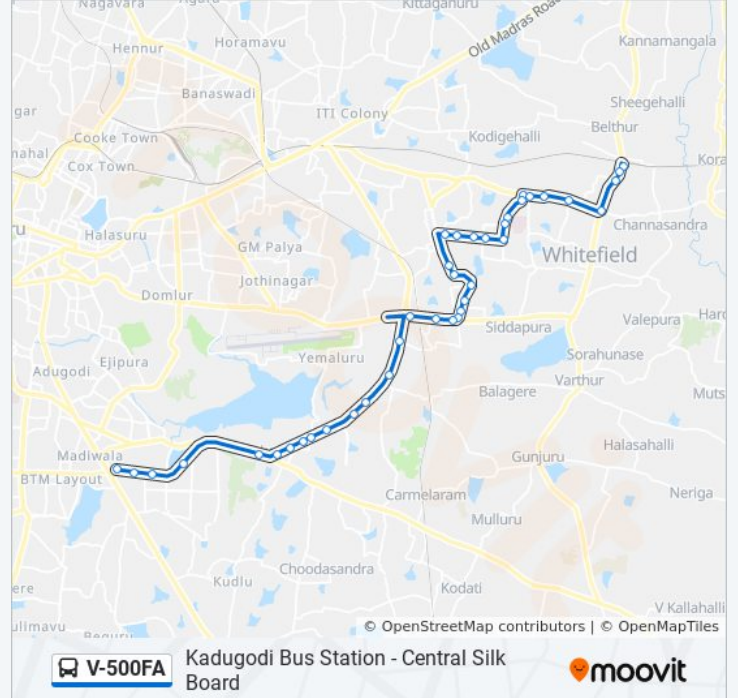

I.T.P.L.Whitefield

G.R.Tech Park I.T.P.L.

B.P.L.

Hope Farm

Kadugodi Bridge

Kadugodi Bus Station

V-500FA bus time schedules and route maps are available in an offline PDF at moovitapp.com. Use the [Moovit App](#) to see live bus times, train schedule or subway schedule, and step-by-step directions for all public transit in Bengaluru.