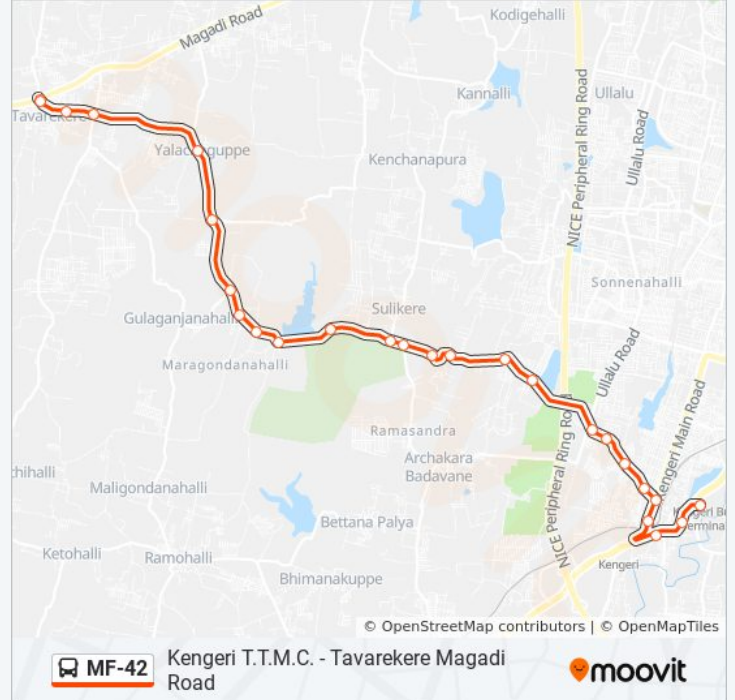

### Direction: Tavarekere Magadi Road

24 stops

[VIEW LINE SCHEDULE](#)

Kengeri Bus Station

Kengeri Police Station

Kengeri Ganesha Temple

Kommaghatta Junction

Robin Theatre

### MF-42 bus Time Schedule

Tavarekere Magadi Road Route Timetable:

Sunday	6:15 AM - 9:00 PM
Monday	6:15 AM - 9:00 PM
Tuesday	6:15 AM - 9:00 PM
Wednesday	6:15 AM - 9:00 PM
Thursday	6:15 AM - 9:00 PM
Friday	6:15 AM - 9:00 PM
Saturday	6:15 AM - 9:00 PM

### MF-42 bus Info

**Direction:** Tavarekere Magadi Road

**Stops:** 24

**Trip Duration:** 37 min

**Line Summary:**

Gulaganjahalli Cross

Chikkannapalya

Yalachaguppe

Dodda Aladamara Cross

Manjunatha Nagara

Tavarekere

MF-42 bus time schedules and route maps are available in an offline PDF at [moovitapp.com](https://moovitapp.com). Use the [Moovit App](#) to see live bus times, train schedule or subway schedule, and step-by-step directions for all public transit in Bengaluru.