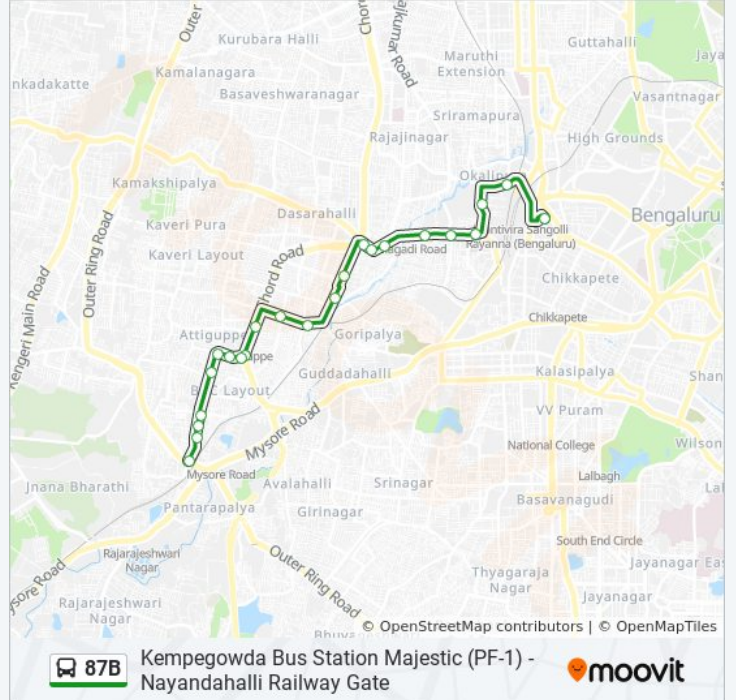

87B bus Time Schedule

Kempegowda Bus Station Majestic (Pf-1) Route
Timetable:

Sunday	05:40 - 20:00
Monday	05:40 - 20:00
Tuesday	05:40 - 20:00
Wednesday	05:40 - 20:00
Thursday	05:40 - 20:00
Friday	05:40 - 20:00
Saturday	05:40 - 20:00

87B bus Info

Direction: Kempegowda Bus Station Majestic (Pf-1)

Stops: 20

Trip Duration: 21 min

Line Summary:

Direction: Nayandahalli Railway Gate

20 stops

[VIEW LINE SCHEDULE](#)

87B bus Time Schedule

Nayandahalli Railway Gate Route Timetable:

Sunday	06:25 - 20:45
Monday	06:25 - 20:45
Tuesday	06:25 - 20:45
Wednesday	06:25 - 20:45
Thursday	06:25 - 20:45
Friday	06:25 - 20:45
Saturday	06:25 - 20:45

87B bus Info

Direction: Nayandahalli Railway Gate

Stops: 20

Trip Duration: 20 min

Line Summary:

Gangondahalli Mazeed

Nayandahalli Railway Gate

87B bus time schedules and route maps are available in an offline PDF at moovitapp.com. Use the [Moovit App](#) to see live bus times, train schedule or subway schedule, and step-by-step directions for all public transit in Bengaluru.