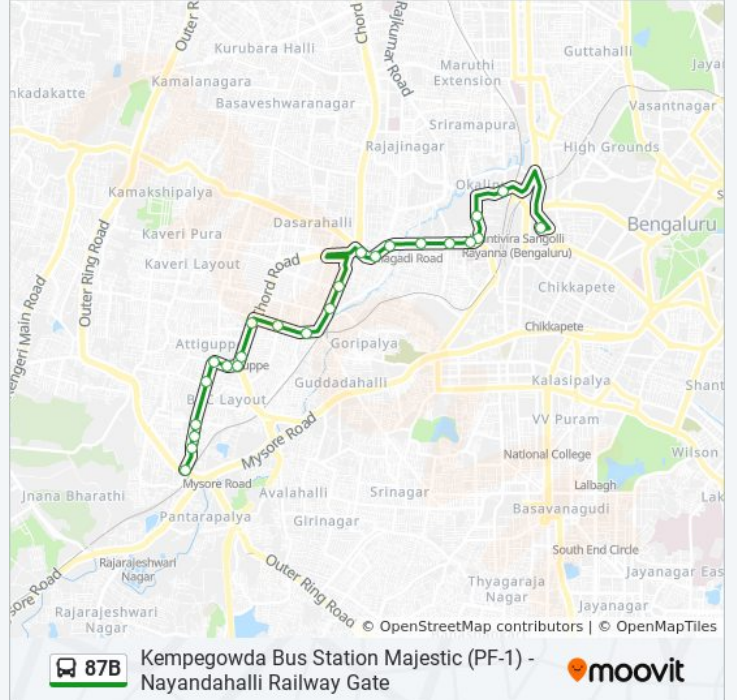

Kempegowda Bus Station Majestic (PF-1) - Nayandahalli Railway Gate

Get The App

The 87B bus line (Kempegowda Bus Station Majestic (PF-1) - Nayandahalli Railway Gate) has 2 routes. For regular weekdays, their operation hours are:

Direction: Kempegowda Bus Station Majestic (Pf-1)

20 stops

[VIEW LINE SCHEDULE](#)

- Nayandahalli Railway Gate
- Gangondahalli Mazeed
- Gangondahalli Church
- Gangondahalli Water Tank
- Ganesha Temple Chandra Layout
- Chandra Public School
- Income Tax Layout
- Attiguppe / Bunts Sangha
- Vijayanagara Bus Station
- Hampi Nagara Post Office
- Veeranjaneya Swami
- Pipeline Binni Layout
- Pipeline Park
- Magadi Road Toll Gate
- Prasanna Theatre
- 10th Cross Magadi Road
- 5th Cross Magadi Road
- Minerva Mill
- Okalipura
- Kempegowda Bus Station

87B bus Time Schedule

Kempegowda Bus Station Majestic (Pf-1) Route
Timetable:

Sunday	05:40 - 20:00
Monday	05:40 - 20:00
Tuesday	05:40 - 20:00
Wednesday	05:40 - 20:00
Thursday	05:40 - 20:00
Friday	05:40 - 20:00
Saturday	05:40 - 20:00

87B bus Info

Direction: Kempegowda Bus Station Majestic (Pf-1)

Stops: 20

Trip Duration: 21 min

Line Summary:

Direction: Nayandahalli Railway Gate

20 stops

[VIEW LINE SCHEDULE](#)